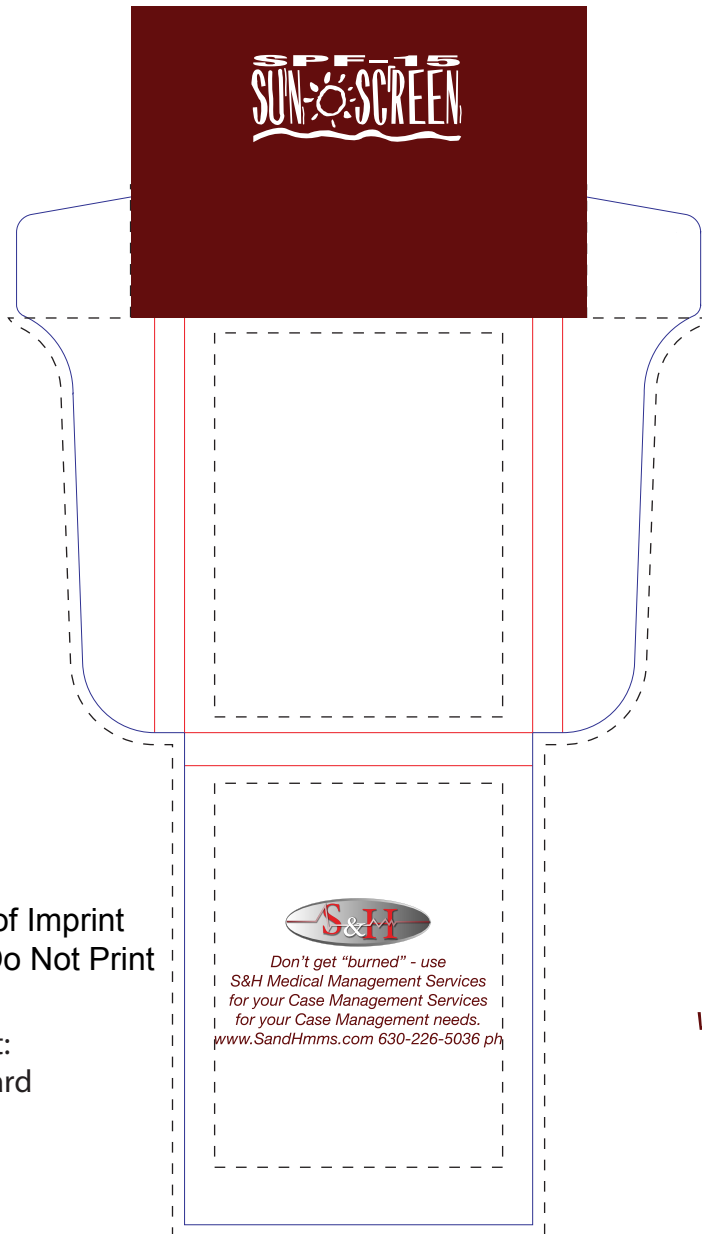

Order#: 115865
Product: SPF-15 Sunblock Lotion Pocket Pack
Item #: 1010-108107
Imprint Method: 4 Color Process

Enlarged for Clarity

*Don't get "burned" - use
S&H Medical Management Services
for your Case Management Services
for your Case Management needs.
www.SandHmms.com 630-226-5036 ph*