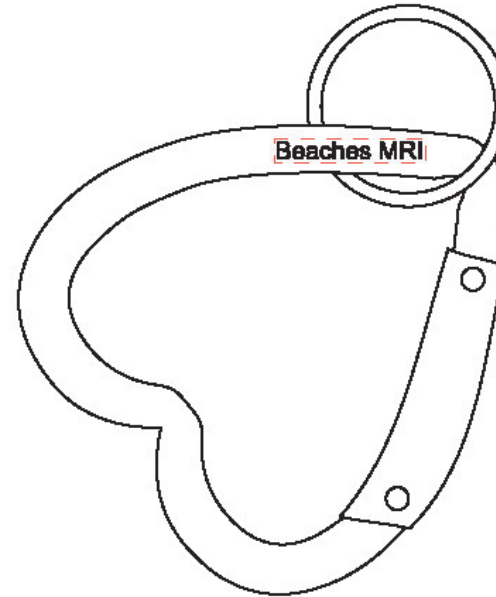

Customer Service E-mail: service@garrettspecialties.com

Order#: 115861

Product: Heart Carabiner

Item #: 1091-105523

Imprint Method: Laser Engraved

*****WAIVED PROOF*****

In order to meet your delivery date, here is a copy of your artwork so you can see what we are sending to the manufacturer to be printed. Due to the production time an actual proof is waived.

CAREFULLY REVIEW THE ARTWORK ATTACHED.

Image May Not Be To Size
For Reference Only

*This is the standard imprint area as shown on our website
and your artwork is to maximum imprint.*

*****IMPORTANT INFORMATION*** (PLEASE READ)**