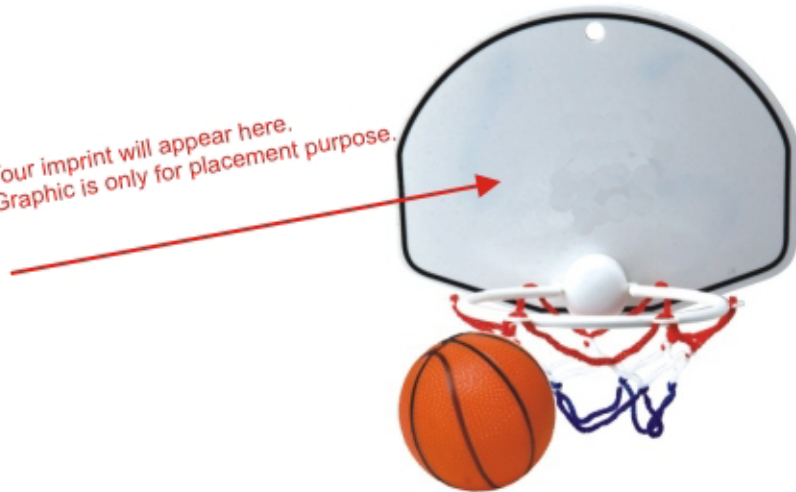

Customer Service E-mail: service@garrettspecialties.com

Order#: 115651

Product: Hoop Basketball Game

Item #: 1280-301039

Imprint Method: Pad Print - PMS 273 Dark Purple

Actual size of Purple PMS 273 Imprint on the Basketball Hoop Game.
Note: Some text/details may fill in.

We've Got to Move!

Children who run and play stay healthy and happy.
1-800-345-1WIC

DC WIC PROGRAM

Your imprint will appear here.
Graphic is only for placement purpose.

*****IMPORTANT INFORMATION*** (PLEASE READ)**