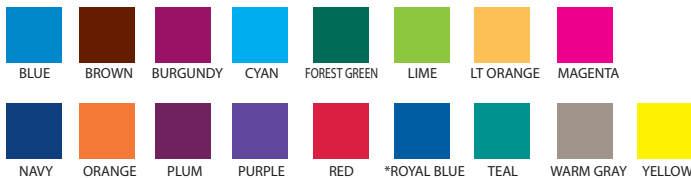

Order#: 115594
Product: Stick-To-Notes Adhesive Pad 25 Sheets - 2-3/4" x 3"
Item #: 1104-300476
Imprint Method: Offset

The art was altered to meet the printing standards for the item ordered.
 The following changes were made: "RETRO FUTURE" was enlarged to meet the 6 point minimum legible text size.

Actual Size

PROCESS OUT STANDARD SWATCHES
 *CANNOT MATCH REFLEX BLUE

Dashed line represents ad area only, does not print.
 The art will print in the color/s listed on this page.

*****IMPORTANT INFORMATION*** (PLEASE READ)**