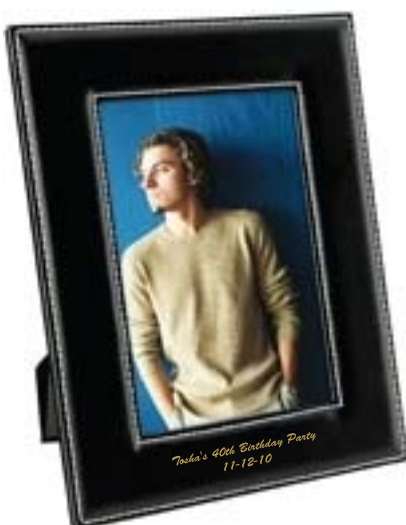

**CAREFULLY REVIEW THE ARTWORK ATTACHED.**

### Leatherette Frame - 4" x 6"

Order Number: 115562  
Item Number: 1104-300524  
Product Color: Black  
Imprint Color: 872 Metallic Gold

*Tosha's 40th Birthday Party*  
*11-12-10*

Dashed line represents the maximum imprint area and does not print