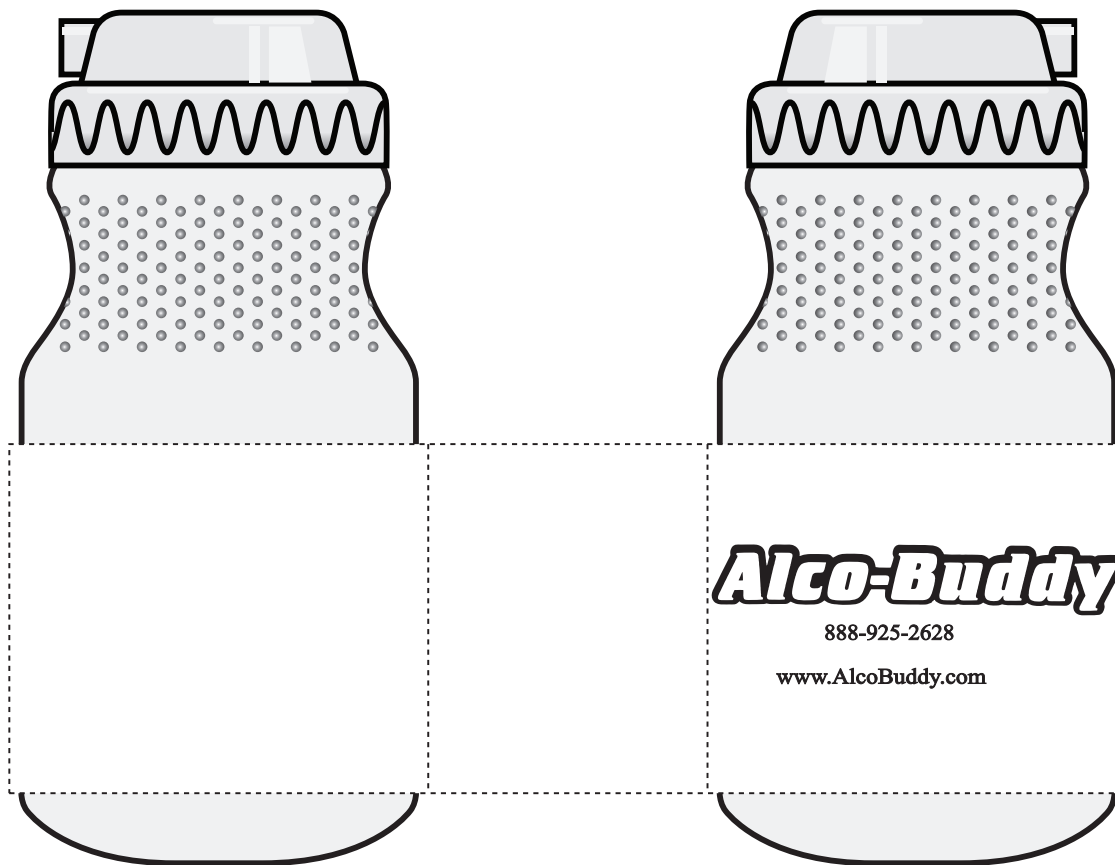

ePROOF

GARRETT SPECIALTIES

a promotional product company

2 Split Rock Drive Suite 11, Cherry Hill, NJ 08003
Telephone: 1-856 424-4818 or 1-800 320-1510

22 oz Sip-n-Seal™

Order Number: 115554

Item Number: 1086-101018

Product Color: Bottle: Frosted, Lid: Royal

Imprint Color: Black

*****IMPORTANT INFORMATION*** (PLEASE READ)**

Please proof carefully for spelling errors, omissions, and layout accuracy. It is your responsibility to correct any errors. Garrett Specialties assumes no responsibility for errors after a proof has been authorized to print. Please note changes or revisions to your proof from your original instructions may cause revision in your ship date. Delays in paper proof approval also may require a change in your schedule ship dates. Occasionally, some fax machines may distort the image. Please pay close attention to numbers.