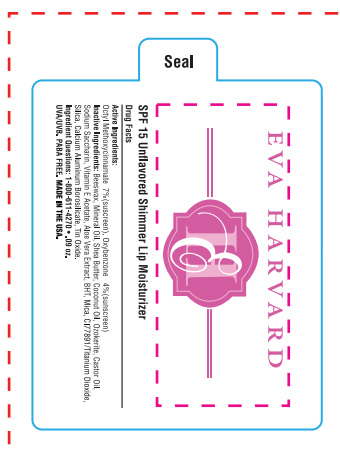

CAREFULLY REVIEW THE ARTWORK ATTACHED.

DivaZ SPF 15 Shimmer Lip Balm in Skinny Tube

Order Number: 115519

Item Number: 1250-301498

Product Color: Flavor: Pomegranate

Imprint Color: 4 color process

Print File // Actual size

Label size is the actual outline

Standard Imprint a rea 1/8" inside the cutline: 1 3/4" W x 1 1/8" H

*****IMPORTANT INFORMATION*** (PLEASE READ)**

Please proof carefully for spelling errors, omissions, and layout accuracy. It is your responsibility to correct any errors. Garrett Specialties assumes no responsibility for errors after a proof has been authorized to print. Please note changes or revisions to your proof from your original instructions may cause revision in your ship date. Delays in paper proof approval also may require a change in your schedule ship dates. Occasionally, some fax machines may distort the image. Please pay close attention to numbers.