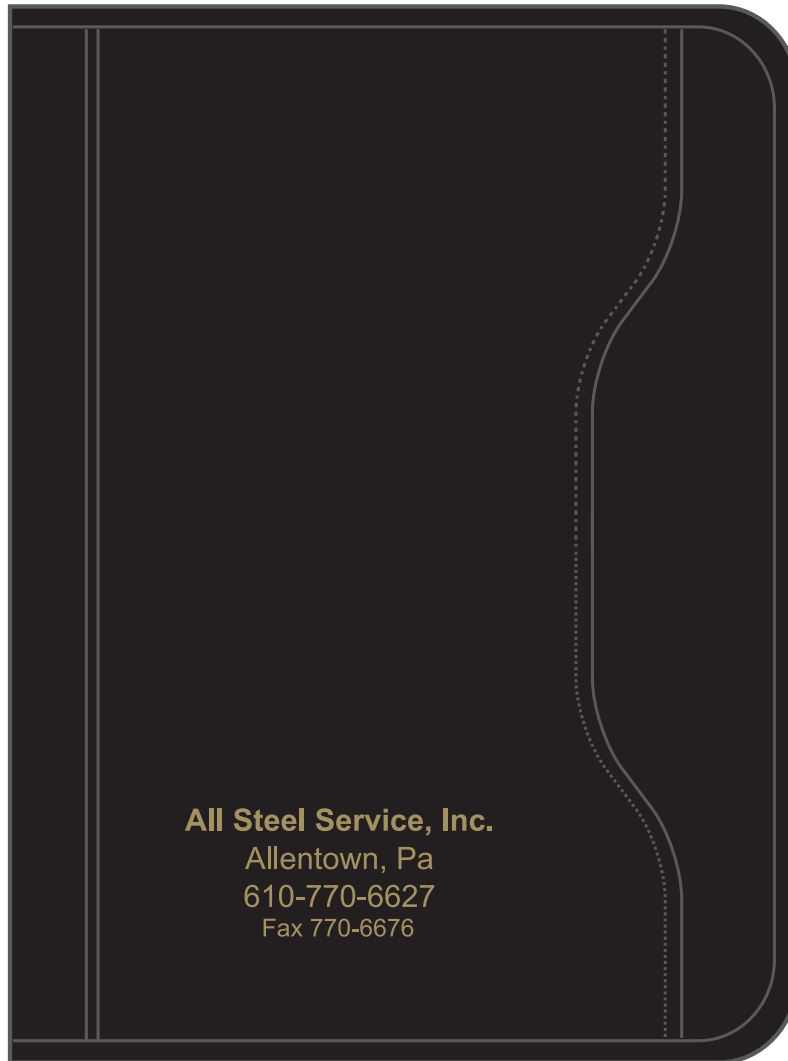

ePROOF

a promotional product company

2 Split Rock Drive Suite 11, Cherry Hill, Nj 08003

Telephone: 1-856 424-4818 or 1-800 320-1510

Fax: 1-856 424-5269

Hours of Operation: 9:30 - 5:30 pm Eastern, M - F

Customer Service E-mail: service@garrettspecialties.com

REVISED 11/9

Executive Vintage Leather Padfolio

Order Number: 115487

Item Number: 1061-104106

Product Color: Black

Imprint Color: Metallic Gold 572

All Steel Service, Inc.

Allentown, Pa

610-770-6627

Fax 770-6676

100% to scale

All Steel Service, Inc.

Allentown, Pa

610-770-6627

Fax 770-6676

40% to scale

IMPORTANT INFORMATION (PLEASE READ)

Please proof carefully for spelling errors, omissions, and layout accuracy. It is your responsibility to correct any errors. Garrett Specialties assumes no responsibility for errors after a proof has been authorized to print. Please note changes or revisions to your proof from your original instructions may cause revision in your ship date. Delays in paper proof approval also may require a change in your schedule ship dates. Occasionally, some fax machines may distort the image. Please pay close attention to numbers.

It is imperative that you view your e-proof and submit your approval and/or changes promptly to maintain your anticipated delivery date.

Please keep in mind that this virtual proof is not a printed sample of your artwork on our product. The size and placement of the artwork may vary from this proof when actually printed on the product. Carefully review the attached proof for verification of copy & layout.

Due to inherent technical differences in color monitors, the imprint colors and product colors depicted in the attached proof will not resemble those in the final product. We make every effort to match requested custom colors, but cannot guarantee a 100% exact match. Imprints are applied using pad or screen inks. These inks are hand mixed as close as possible to the requested color but may vary 2 to 4 shades. For this reason an exact PMS match cannot be guaranteed.

Your order is ON HOLD until we receive an approval from you in reference to your artwork.