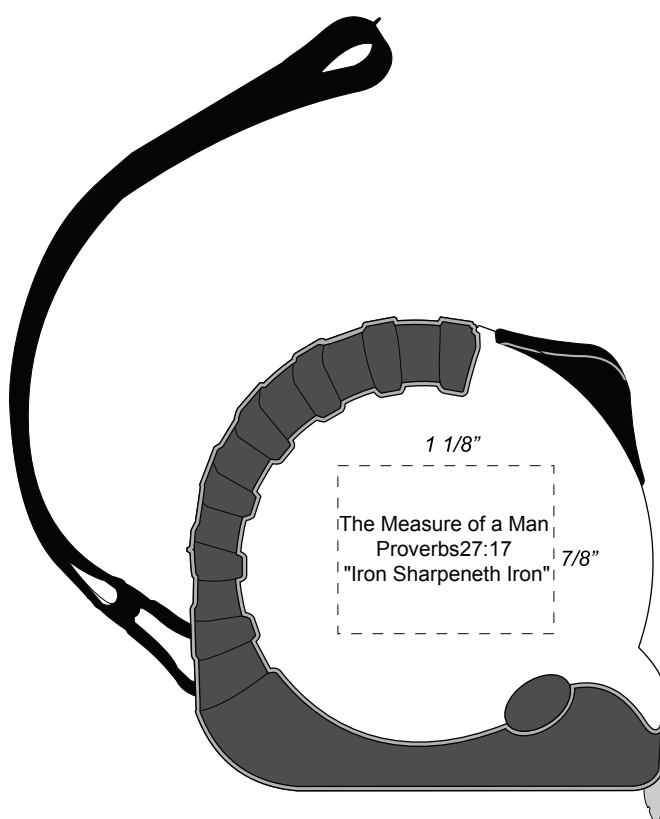

CAREFULLY REVIEW THE ARTWORK ATTACHED.

Tape Measure - 12 Ft.

Order Number: 115402

Item Number: 1215-102970

Product Color:

Imprint Color: Black

*****IMPORTANT INFORMATION*** (PLEASE READ)**

Please proof carefully for spelling errors, omissions, and layout accuracy. It is your responsibility to correct any errors. Garrett Specialties assumes no responsibility for errors after a proof has been authorized to print. Please note changes or revisions to your proof from your original instructions may cause revision in your ship date. Delays in paper proof approval also may require a change in your schedule ship dates. Occasionally, some fax machines may distort the image. Please pay close attention to numbers.