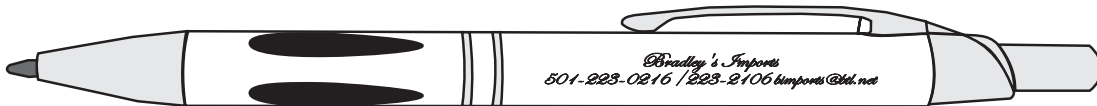

Vienna Pen

Order Number: 115130

Item Number: 1003-108252

Product Color: Gunmetal

Imprint Color: Laser Engraved

*****Due to the small imprint area on the pen. A 3rd line is not possible*****

*****IMPORTANT INFORMATION*** (PLEASE READ)**