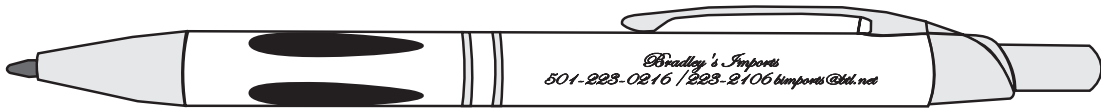

## Vienna Pen

Order Number: 115130

Item Number: 1003-108252

Product Color: Gunmetal

Imprint Color: Laser Engraved