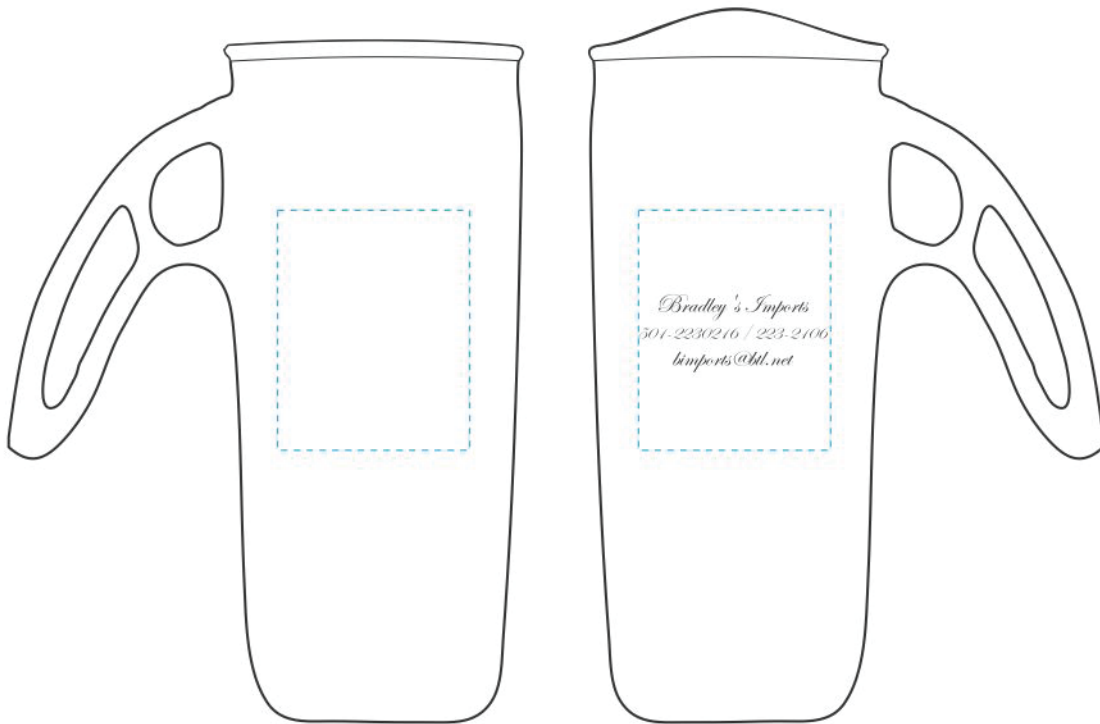

REVISED

X-One Extreme 14 oz Mug

Order Number: 115130

Item Number: 1098-300507

Product Color: Metallic Red

Imprint Color: Black

This image is for proofing purposes only and has been reduced by 50% from the actual size of the imprint.