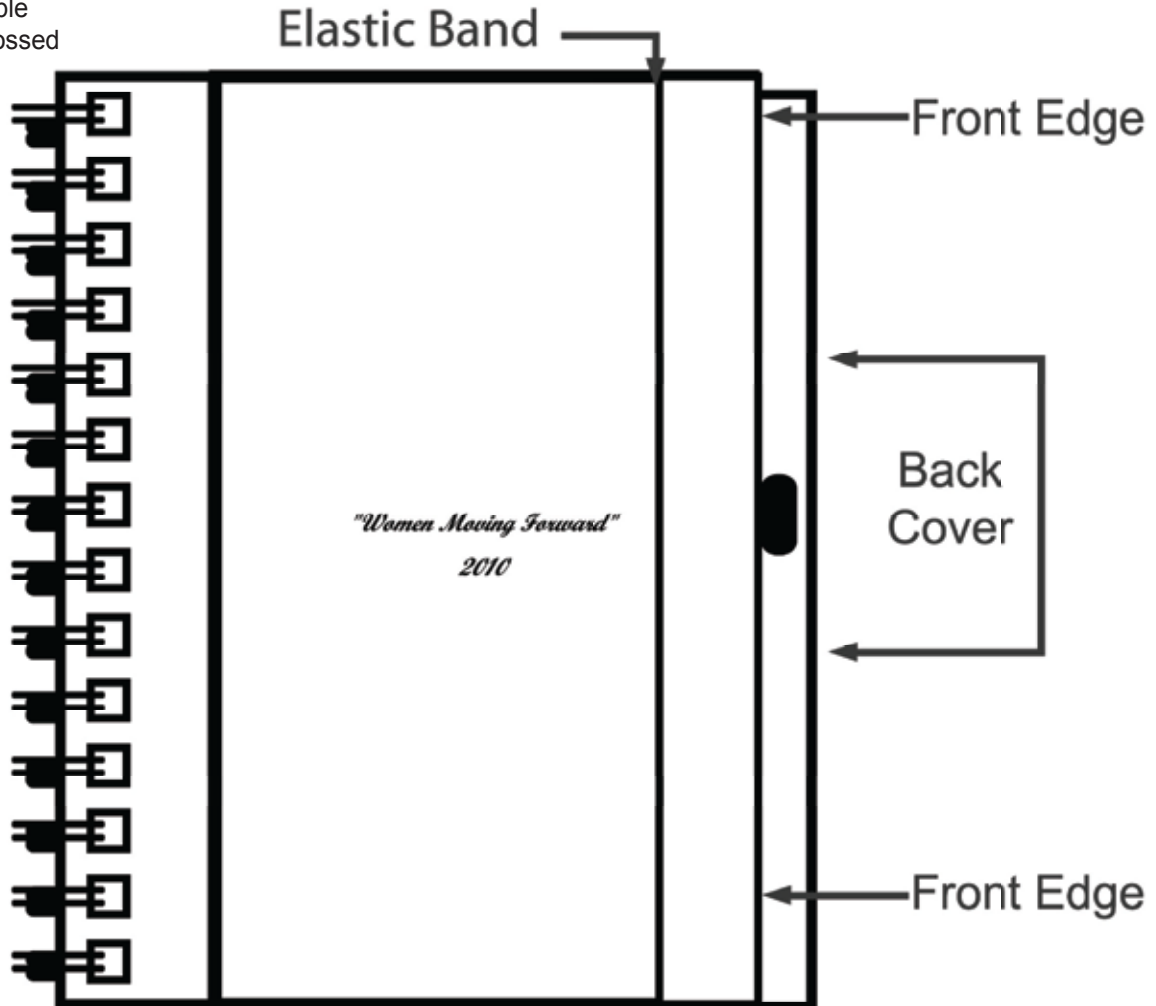

## Evolution Recycled Journal Book

Order Number: 115104

Item Number: 1067-302014

Product Color: Purple

Imprint Color: Debossed

**NOTE: Image is for illustrative purposes only. Please reference stated logo dimensions, PMS colors (if applicable) and logo placement information when approving this proof. Actual product specs and color may vary from final product. Items do not appear actual size.**