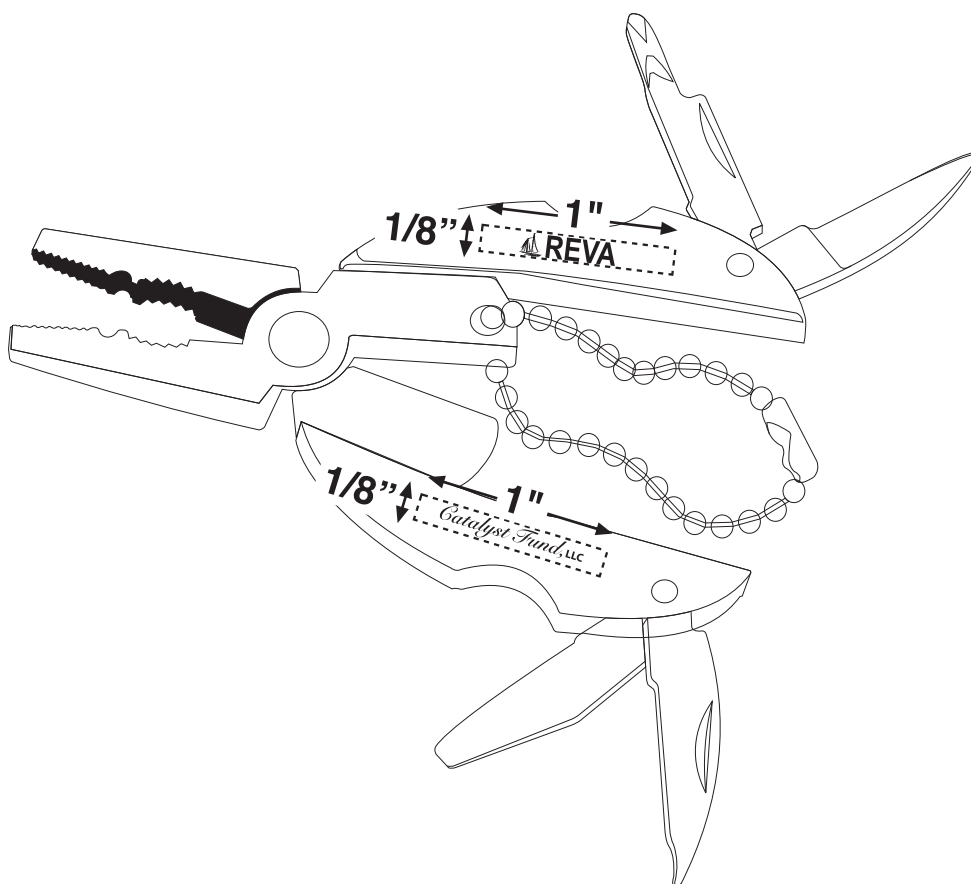

CAREFULLY REVIEW THE ARTWORK ATTACHED.

Multi-Tool with Pouch

Order Number: 115083

Item Number: 1215-104374

Product Color:

Imprint Color: Blue 286

IMPORTANT INFORMATION (PLEASE READ)

Please proof carefully for spelling errors, omissions, and layout accuracy. It is your responsibility to correct any errors. Garrett Specialties assumes no responsibility for errors after a proof has been authorized to print. Please note changes or revisions to your proof from your original instructions may cause revision in your ship date. Delays in paper proof approval also may require a change in your schedule ship dates. Occasionally, some fax machines may distort the image. Please pay close attention to numbers.