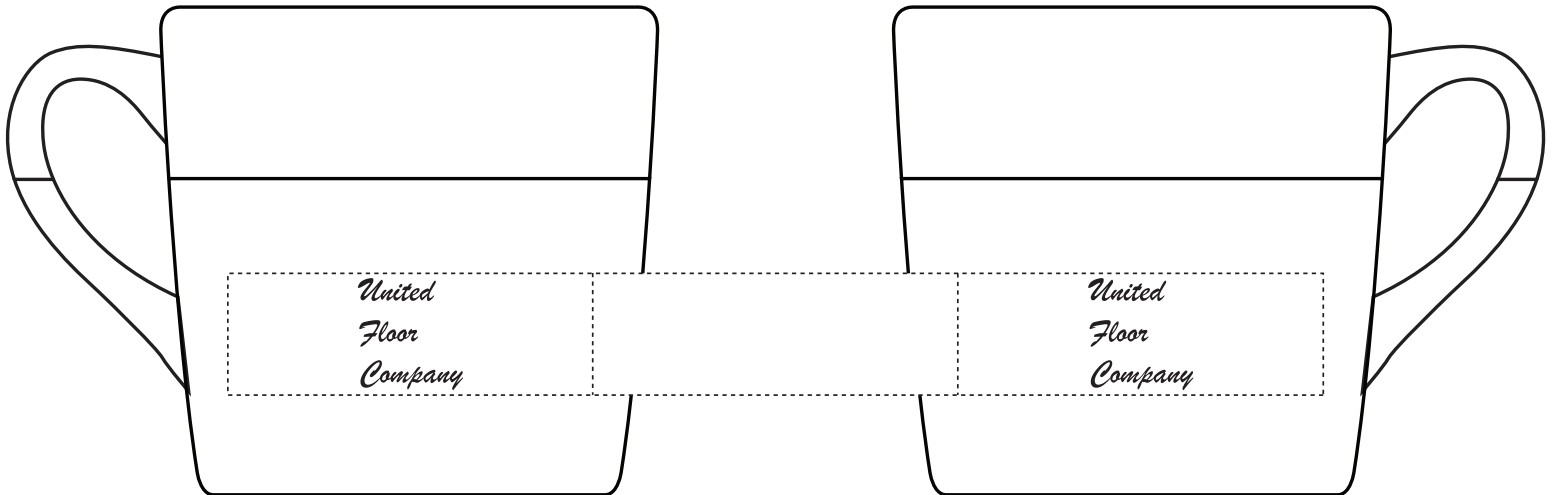

Customer Service E-mail: service@garrettspecialties.com

Dip Mug 14 oz

Order Number: 114964

Item Number: 1086-103720

Product Color: Lime Green/White

Imprint Color: White

IMPORTANT INFORMATION (PLEASE READ)

Please proof carefully for spelling errors, omissions, and layout accuracy. It is your responsibility to correct any errors. Garrett Specialties assumes no responsibility for errors after a proof has been authorized to print. Please note changes or revisions to your proof from your original instructions may cause revision in your ship date. Delays in paper proof approval also may require a change in your schedule ship dates. Occasionally, some fax machines may distort the image. Please pay close attention to numbers.