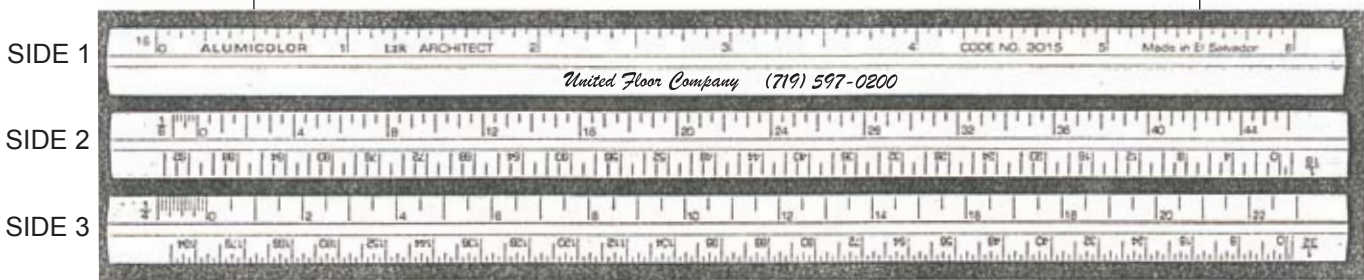

ePROOF

GARRETT SPECIALTIES
a promotional product company

2 Split Rock Drive Suite 11, Cherry Hill, Nj 08003

Telephone: 1-856 424-4818 or 1-800 320-1510

Fax: 1-856 424-5269

Hours of Operation: 9:30 - 5:30 pm Eastern, M - F

Customer Service E-mail: service@garrettspecialties.com

Aluminum 6" Ruler

Order Number: 114964

Item Number: 1158-100638

Product Color: Silver

Imprint Color: Black

6" L2R Architect Scales
Calibrations: 16, 1/4, 1/8, 1/16, 1/32

United Floor Company (719) 597-0200

IMPRINT AREA: 3/32 (.094) x 5"

United Floor Company (719) 597-0200

Enlarged for clarity

PRODUCT COLOR: SILVER
IMPRINT COLOR: BLACK
CALIBRATION COLOR: BLACK
IMPRINT METHOD: PHOTO ANODIZED

IMPORTANT INFORMATION (PLEASE READ)

Please proof carefully for spelling errors, omissions, and layout accuracy. It is your responsibility to correct any errors. Garrett Specialties assumes no responsibility for errors after a proof has been authorized to print. Please note changes or revisions to your proof from your original instructions may cause revision in your ship date. Delays in paper proof approval also may require a change in your schedule ship dates. Occasionally, some fax machines may distort the image. Please pay close attention to numbers.

It is imperative that you view your e-proof and submit your approval and/or changes promptly to maintain your anticipated delivery date.

Please keep in mind that this virtual proof is not a printed sample of your artwork on our product. The size and placement of the artwork may vary from this proof when actually printed on the product. Carefully review the attached proof for verification of copy & layout.

Due to inherent technical differences in color monitors, the imprint colors and product colors depicted in the attached proof will not resemble those in the final product. We make every effort to match requested custom colors, but cannot guarantee a 100% exact match. Imprints are applied using pad or screen inks. These inks are hand mixed as close as possible to the requested color but may vary 2 to 4 shades. For this reason an exact PMS match cannot be guaranteed.

Your order is ON HOLD until we receive an approval from you in reference to your artwork.