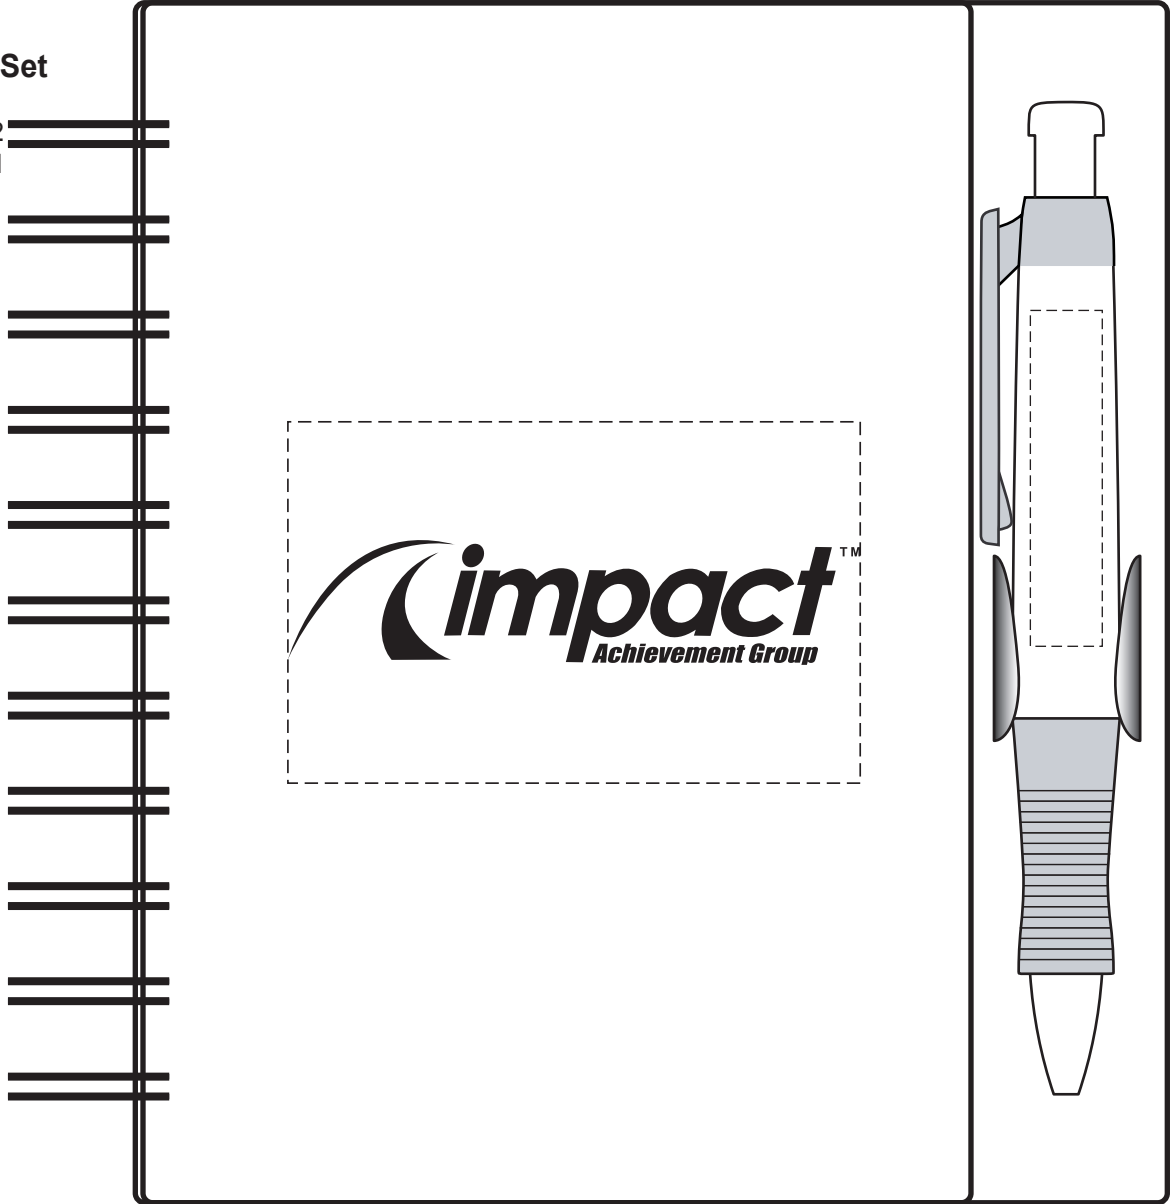

Spiral Notebook Pen Set

Order Number: 114921

Item Number: 1056-105122

Product Color: Frosted Red

Imprint Color: Black

Actual Size

*****IMPORTANT INFORMATION*** (PLEASE READ)**

Please proof carefully for spelling errors, omissions, and layout accuracy. It is your responsibility to correct any errors. Garrett Specialties assumes no responsibility for errors after a proof has been authorized to print. Please note changes or revisions to your proof from your original instructions may cause revision in your ship date. Delays in paper proof approval also may require a change in your schedule ship dates. Occasionally, some fax machines may distort the image. Please pay close attention to numbers.