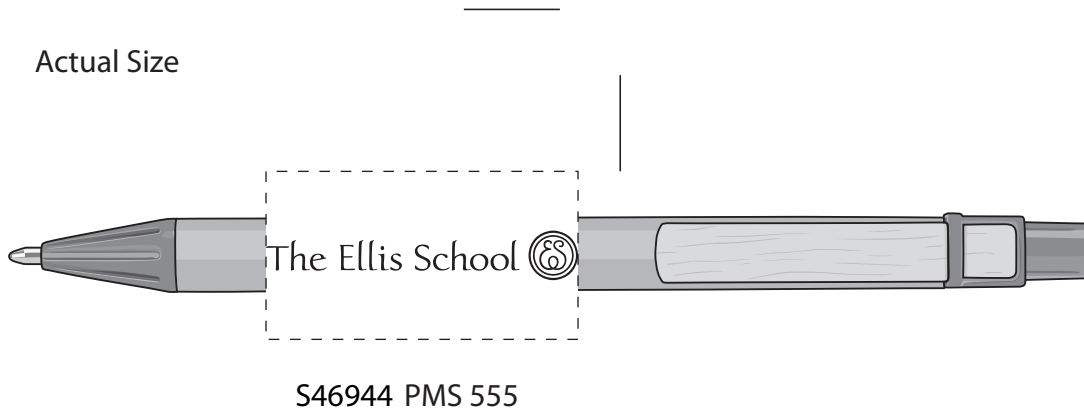

Recycled Paper Retractable Pen

Order Number: 114889

Item Number: 1002-101458

Product Color: Green

Imprint Color: 555U

IMPORTANT INFORMATION (PLEASE READ)

Please proof carefully for spelling errors, omissions, and layout accuracy. It is your responsibility to correct any errors. Garrett Specialties assumes no responsibility for errors after a proof has been authorized to print. Please note changes or revisions to your proof from your original instructions may cause revision in your ship date. Delays in paper proof approval also may require a change in your schedule ship dates. Occasionally, some fax machines may distort the image. Please pay close attention to numbers.