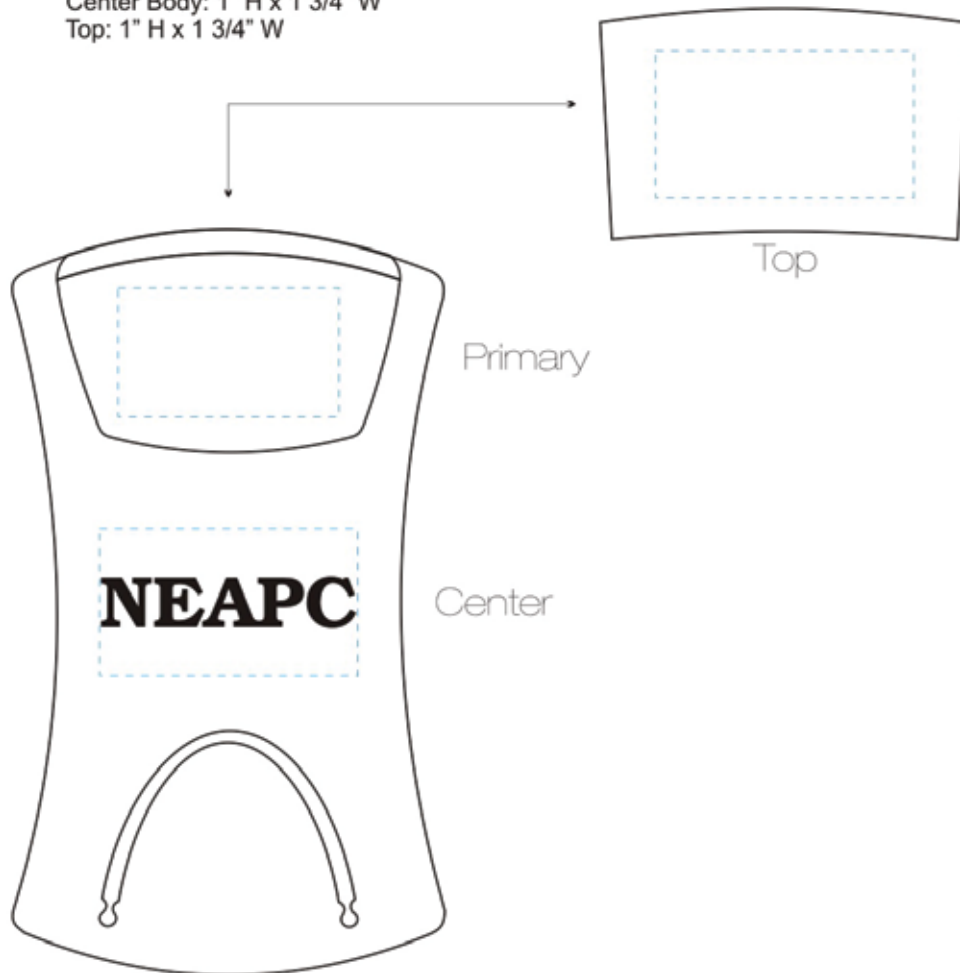

Go Green Bag Organizer

Order Number: 114853

Item Number: 1098-300493

Product Color: Eco Green

Imprint Color: White

Imprint Area - Primary 7/8" H x 1 1/2" W
Center Body: 1" H x 1 3/4" W
Top: 1" H x 1 3/4" W