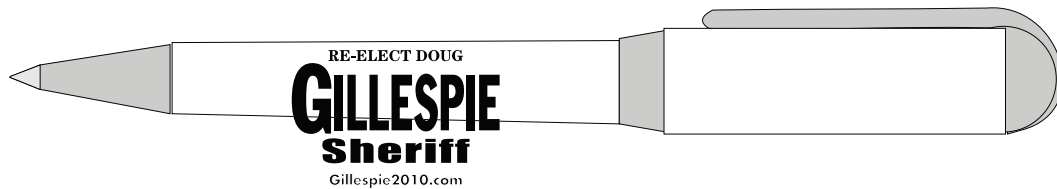

Tomboy Pen

Order Number: 114833

Item Number: 1280-301108

Product Color: Red

Imprint Color: White

Actual size of WHITE imprint on Red Tomboy pens

200%

RE-ELECT DOUG
GILLESPIE
Sheriff
Gillespie2010.com