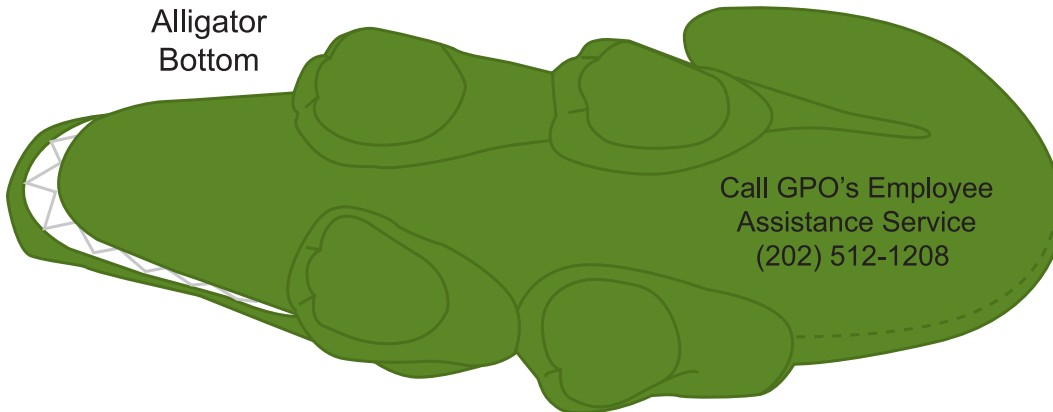

Alligator Stress Ball

Order Number: 114736

Item Number: 1008-100739

Product Color: Green

Imprint Color: Black

200%
Call GPO's Employee
Assistance Service
(202) 512-1208

ACTUAL SIZE

Alligator
Bottom