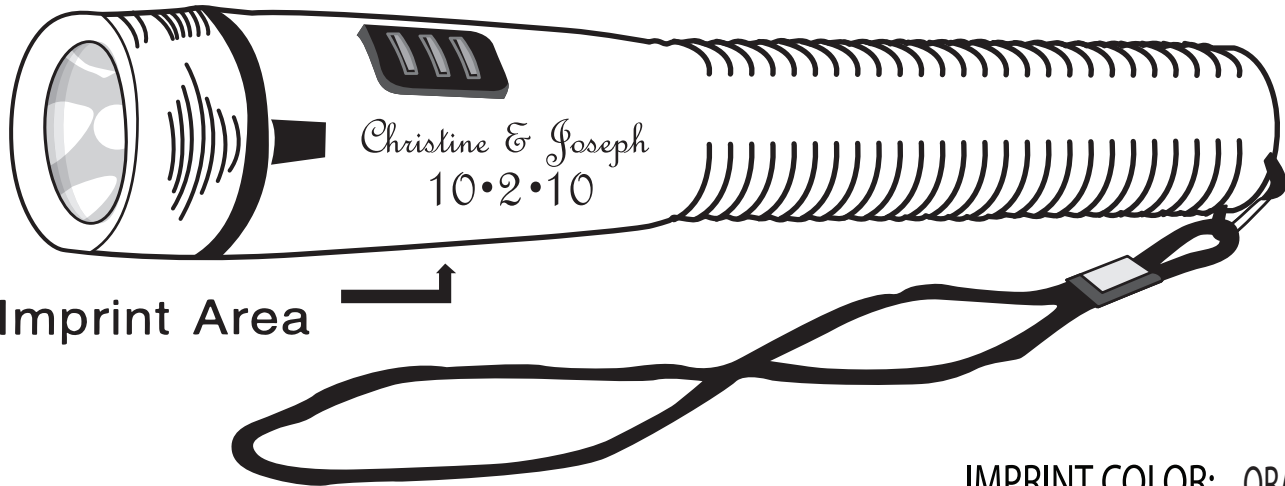

## REVISED

### Style Light

Order Number: 114726

Item Number: 1070-106473

Product Color: Translucent Green

Imprint Color: Orange 021

Imprint Area

IMPRINT COLOR: ORANGE 021  
QUANTITY: 250  
PRODUCT COLOR: GREEN