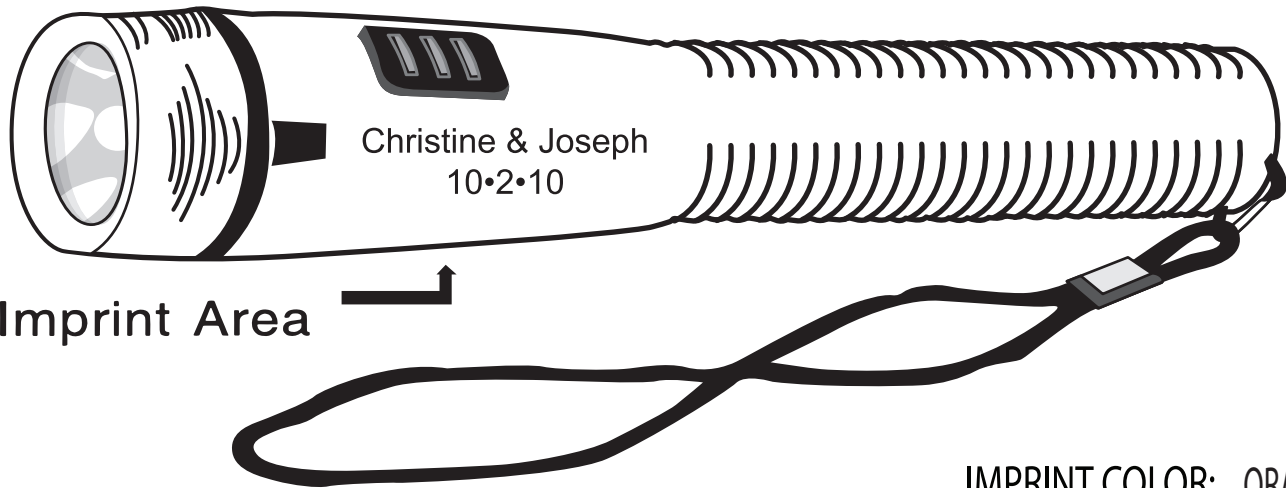

Customer Service E-mail: service@garrettspecialties.com

Style Light

Order Number: 114726

Item Number: 1070-106473

Product Color: Translucent Green

Imprint Color: Orange 021

Imprint Area

IMPRINT COLOR: ORANGE 021
QUANTITY: 250
PRODUCT COLOR: GREEN