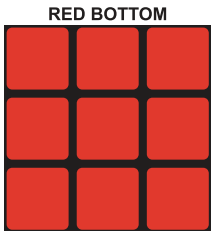

"KREMERS URBAN" WILL NOT BE LEGIBLE. PLEASE SEE SUGGESTED LAYOUT