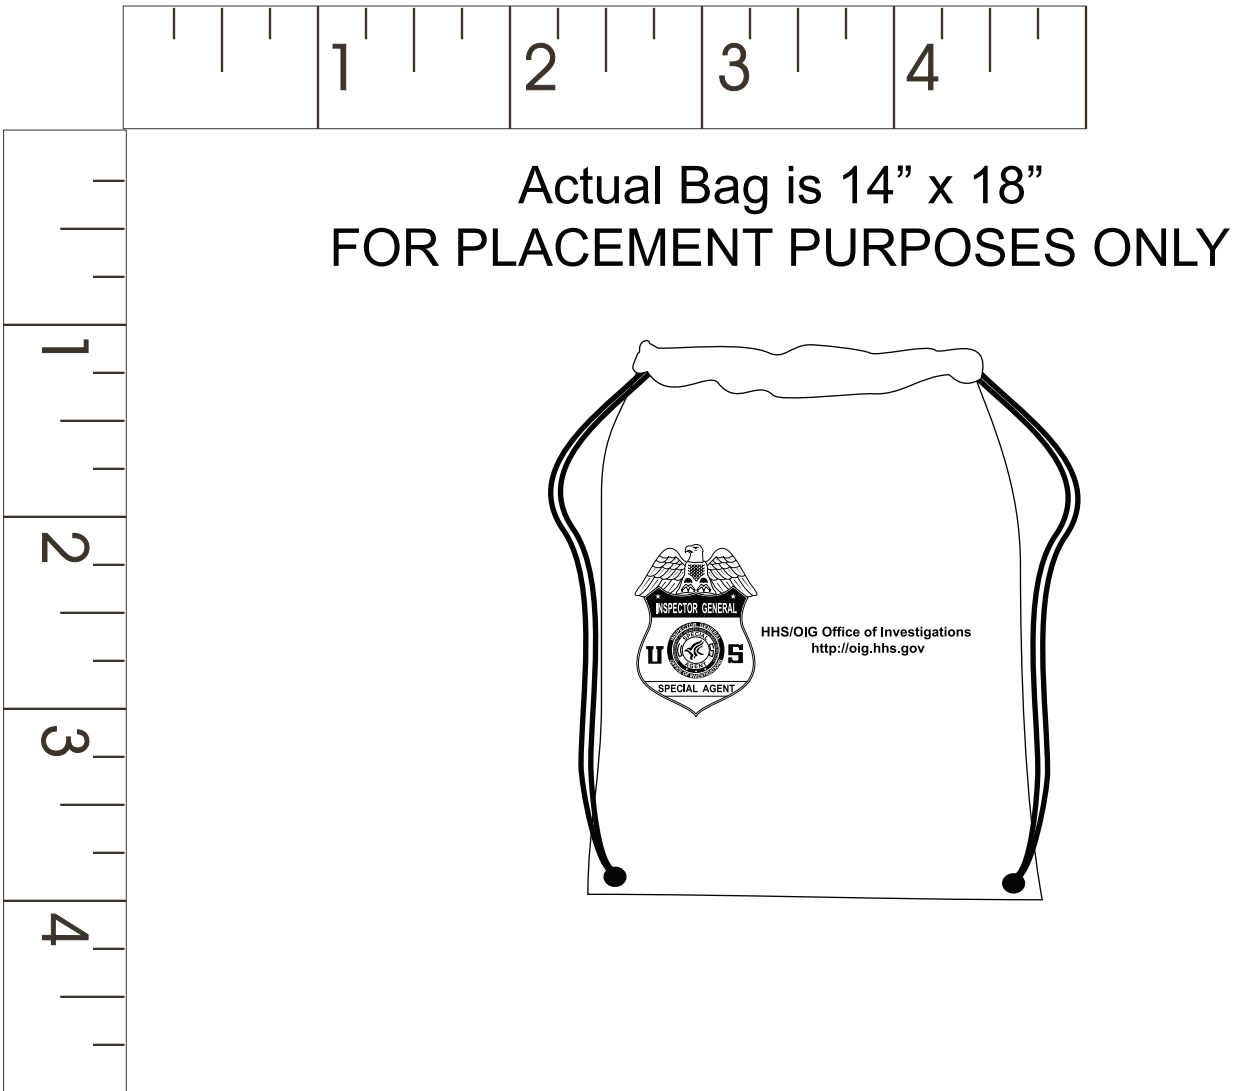

Drawstring Back Packs

Order Number: 114686

Item Number: 1280-301158

Product Color: (150) Hunter Green, (150) Red, (200) Navy

Imprint Color: Metallic Gold 872

*****IMPORTANT INFORMATION*** (PLEASE READ)**

Please proof carefully for spelling errors, omissions, and layout accuracy. It is your responsibility to correct any errors. Garrett Specialties assumes no responsibility for errors after a proof has been authorized to print. Please note changes or revisions to your proof from your original instructions may cause revision in your ship date. Delays in paper proof approval also may require a change in your schedule ship dates. Occasionally, some fax machines may distort the image. Please pay close attention to numbers.