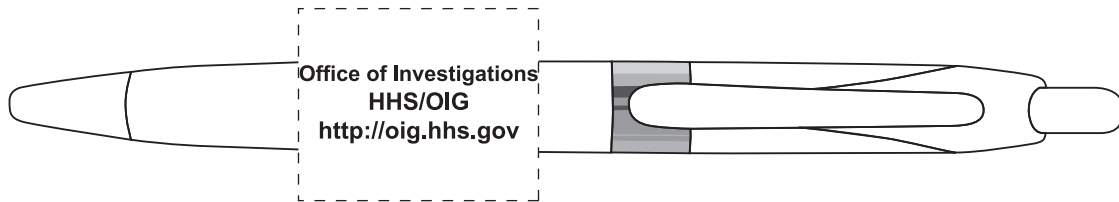

Alpine Silver Pen

Order Number: 114686

Item Number: 1002-300026

Product Color: (425) Green

425) Blue

(425) Purple

(425) Red

Imprint Color: Gold 872

Actual Size

S07473 PMS 871 GOLD IMPRINT

IMPORTANT INFORMATION (PLEASE READ)

Please proof carefully for spelling errors, omissions, and layout accuracy. It is your responsibility to correct any errors. Garrett Specialties assumes no responsibility for errors after a proof has been authorized to print. Please note changes or revisions to your proof from your original instructions may cause revision in your ship date. Delays in paper proof approval also may require a change in your schedule ship dates. Occasionally, some fax machines may distort the image. Please pay close attention to numbers.