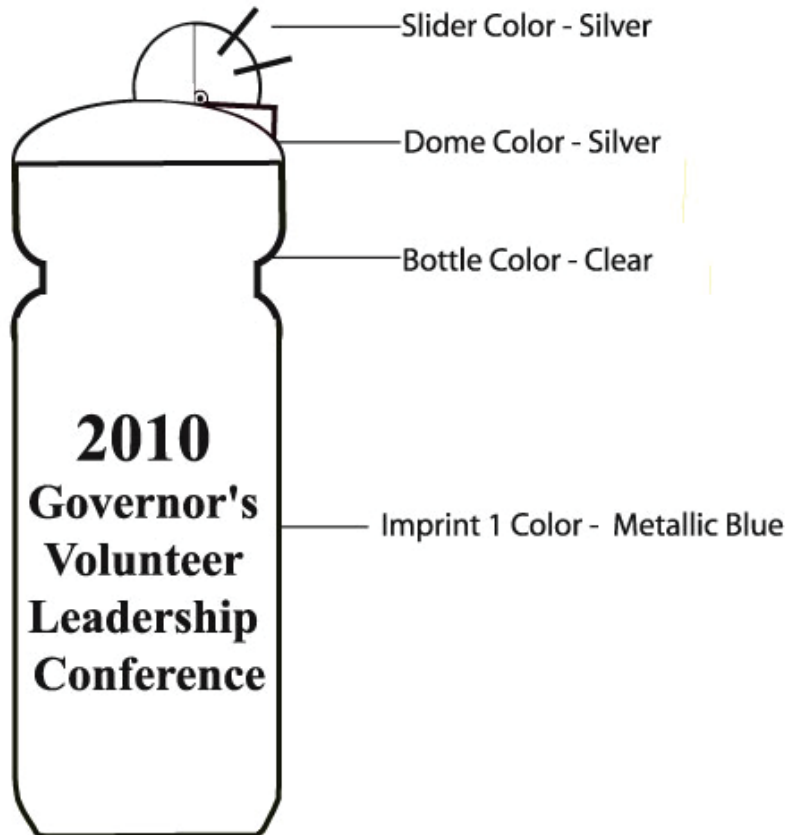

ePROOF

GARRETT SPECIALTIES

a promotional product company

2 Split Rock Drive Suite 11, Cherry Hill, Nj 08003

Telephone: 1-856 424-4818 or 1-800 320-1510

Fax: 1-856 424-5269

Hours of Operation: 9:30 - 5:30 pm Eastern, M - F

Customer Service E-mail: service@garrettspecialties.com

20 oz Filtered Sport Water Bottle

Order Number: 114658

Item Number: 1136-101006

Product Color: Lid Color: Silver, Slider Cover: Silver, Bottle Color: Clear

Imprint Color: Metallic Blue 280

White Filter Not Shown

20 ounce Bike Bottle

*****IMPORTANT INFORMATION*** (PLEASE READ)**

Please proof carefully for spelling errors, omissions, and layout accuracy. It is your responsibility to correct any errors. Garrett Specialties assumes no responsibility for errors after a proof has been authorized to print. Please note changes or revisions to your proof from your original instructions may cause revision in your ship date. Delays in paper proof approval also may require a change in your schedule ship dates. Occasionally, some fax machines may distort the image. Please pay close attention to numbers.

It is imperative that you view your e-proof and submit your approval and/or changes promptly to maintain your anticipated delivery date.

Please keep in mind that this virtual proof is not a printed sample of your artwork on our product. The size and placement of the artwork may vary from this proof when actually printed on the product. Carefully review the attached proof for verification of copy & layout.

Due to inherent technical differences in color monitors, the imprint colors and product colors depicted in the attached proof will not resemble those in the final product. We make every effort to match requested custom colors, but cannot guarantee a 100% exact match. Imprints are applied using pad or screen inks. These inks are hand mixed as close as possible to the requested color but may vary 2 to 4 shades. For this reason an exact PMS match cannot be guaranteed.

Your order is ON HOLD until we receive an approval from you in reference to your artwork.