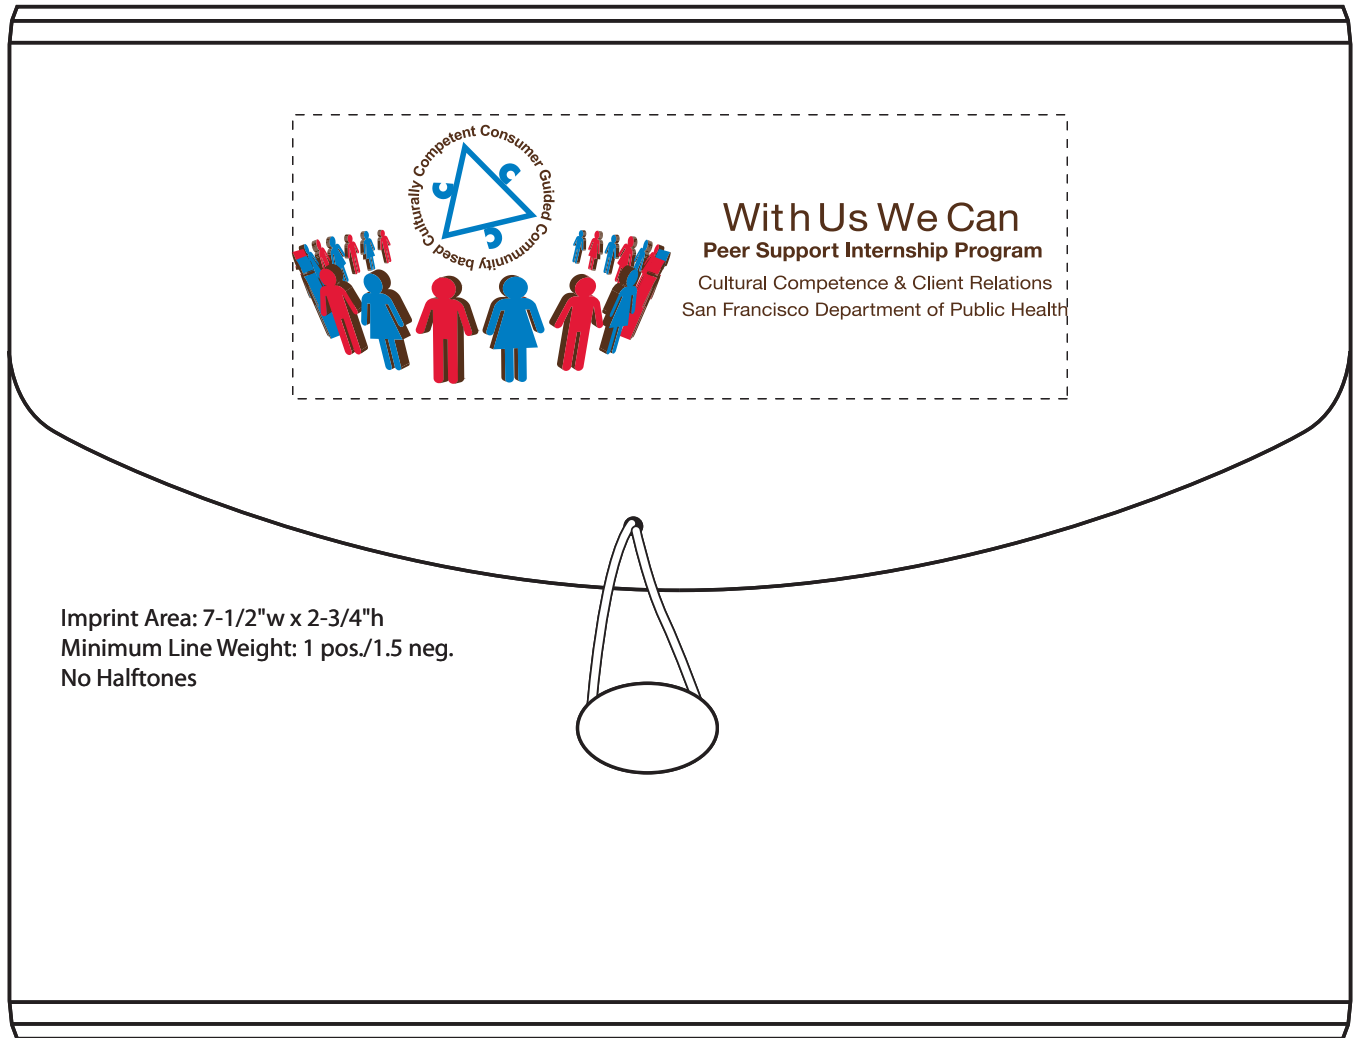

Eco Me FileFolio

Order Number: 114577

Item Number: 1086-300368

Product Color: Natural

Imprint Color: Brown 476 Medium Blue 300 Red 186

Copy below logo was moved to the right of it so that all copy could be sized to print legibly. Copy would not print as sent in.