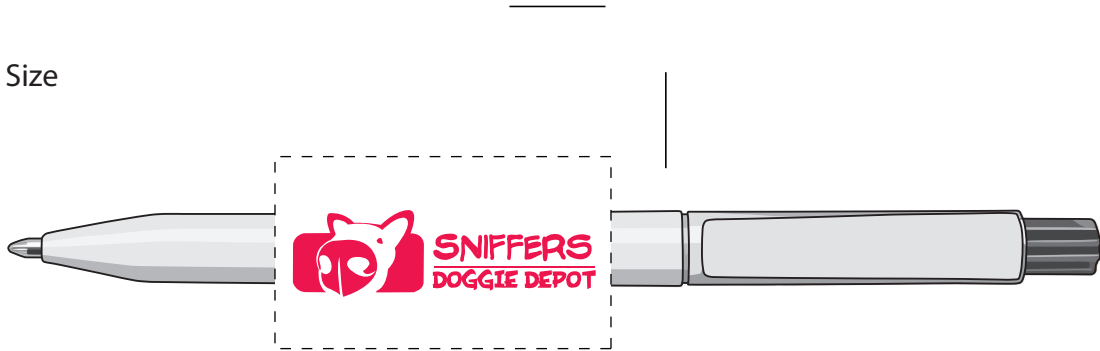

ePROOF

GARRETT SPECIALTIES

a promotional product company

2 Split Rock Drive Suite 11, Cherry Hill, NJ 08003
Telephone: 1-856 424-4818 or 1-800 320-1510

Promo Click Pen

Order Number: 114218

Item Number: 1002-108391

Product Color: Red

Imprint Color: Red

Actual Size

Q88230 red to match trim

*****IMPORTANT INFORMATION*** (PLEASE READ)**

Please proof carefully for spelling errors, omissions, and layout accuracy. It is your responsibility to correct any errors. Garrett Specialties assumes no responsibility for errors after a proof has been authorized to print. Please note changes or revisions to your proof from your original instructions may cause revision in your ship date. Delays in paper proof approval also may require a change in your schedule ship dates. Occasionally, some fax machines may distort the image. Please pay close attention to numbers.