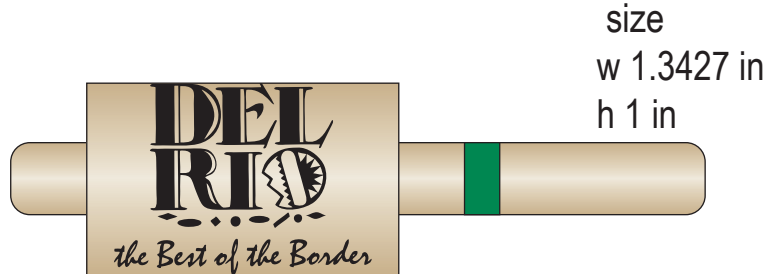

ePROOF

GARRETT SPECIALTIES

a promotional product company

2 Split Rock Drive Suite 11, Cherry Hill, NJ 08003
Telephone: 1-856 424-4818 or 1-800 320-1510

Eco-Friendly Pewee Paper Pen

Order Number: 114025

Item Number: 1206-300577

Product Color: Green

Imprint Color: Black

actual size

*****IMPORTANT INFORMATION*** (PLEASE READ)**

Please proof carefully for spelling errors, omissions, and layout accuracy. It is your responsibility to correct any errors. Garrett Specialties assumes no responsibility for errors after a proof has been authorized to print. Please note changes or revisions to your proof from your original instructions may cause revision in your ship date. Delays in paper proof approval also may require a change in your schedule ship dates. Occasionally, some fax machines may distort the image. Please pay close attention to numbers.