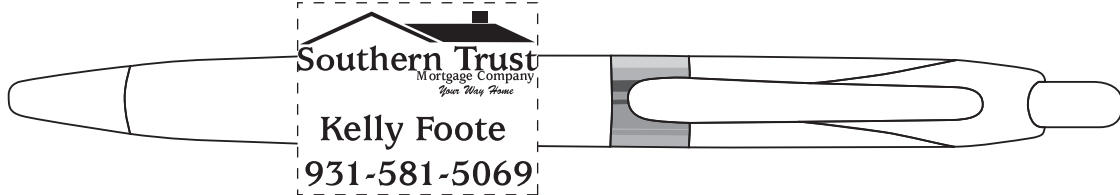

ePROOF

2 Split Rock Drive Suite 11, Cherry Hill, NJ 08003
Telephone: 1-856 424-4818 or 1-800 320-1510

Alpine Pen

Order Number: 113960
Item Number: 1002-108629
Product Color: Green
Imprint Color: PMS# 347 Green

Actual Size

Kelly Foote
931-581-5069

NOTE: "Your Way Home" is too small to print clearly and will fill.
We recommend removing it.

IMPORTANT INFORMATION (PLEASE READ)

Please proof carefully for spelling errors, omissions, and layout accuracy. It is your responsibility to correct any errors. Garrett Specialties assumes no responsibility for errors after a proof has been authorized to print. Please note changes or revisions to your proof from your original instructions may cause revision in your ship date. Delays in paper proof approval also may require a change in your schedule ship dates. Occasionally, some fax machines may distort the image. Please pay close attention to numbers.