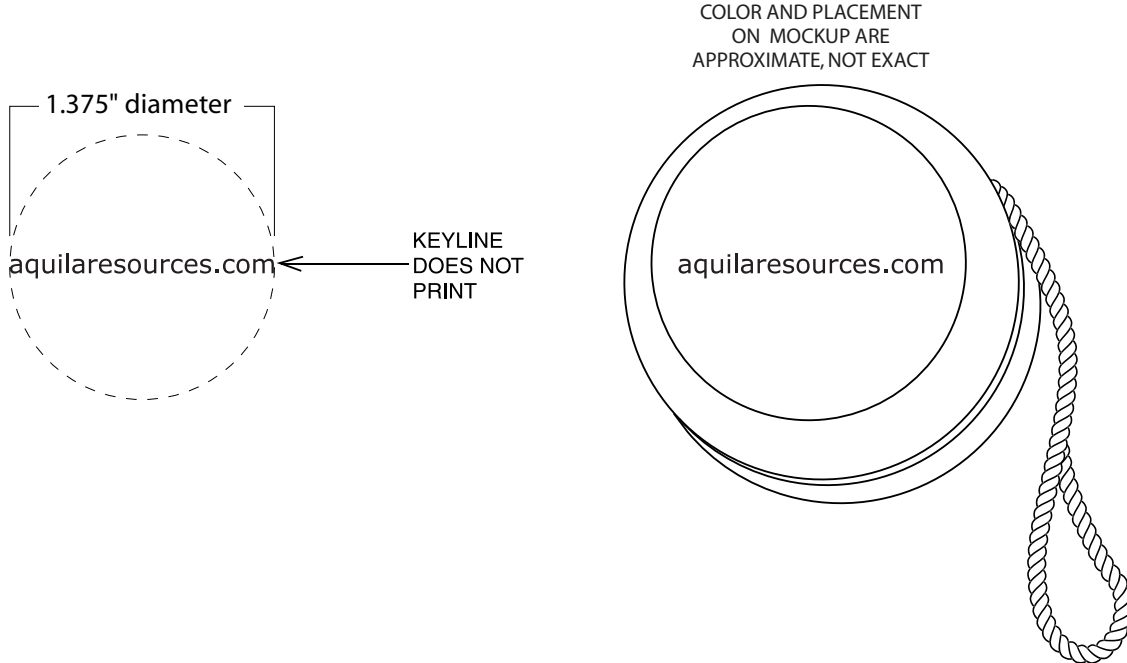

ePROOF

GARRETT SPECIALTIES
a promotional product company

2 Split Rock Drive Suite 11, Cherry Hill, NJ 08003
Telephone: 1-856 424-4818 or 1-800 320-1510

All Pro Yo Yo

Order Number: 113743
Item Number: 1123-102696
Product Color: White
Imprint Color: Black

REVISED PROOF

IMPORTANT INFORMATION (PLEASE READ)

Please proof carefully for spelling errors, omissions, and layout accuracy. It is your responsibility to correct any errors. Garrett Specialties assumes no responsibility for errors after a proof has been authorized to print. Please note changes or revisions to your proof from your original instructions may cause revision in your ship date. Delays in paper proof approval also may require a change in your schedule ship dates. Occasionally, some fax machines may distort the image. Please pay close attention to numbers.

It is imperative that you view your e-proof and submit your approval and/or changes promptly to maintain your anticipated delivery date.

Please keep in mind that this virtual proof is not a printed sample of your artwork on our product. The size and placement of the artwork may vary from this proof when actually printed on the product. Carefully review the attached proof for verification of copy & layout.

Due to inherent technical differences in color monitors, the imprint colors and product colors depicted in the attached proof will not resemble those in the final product. We make every effort to match requested custom colors, but cannot guarantee a 100% exact match. Imprints are applied using pad or screen inks. These inks are hand mixed as close as possible to the requested color but may vary 2 to 4 shades. For this reason an exact PMS match cannot be guaranteed.

Your order is ON HOLD until we receive an approval from you in reference to your artwork.