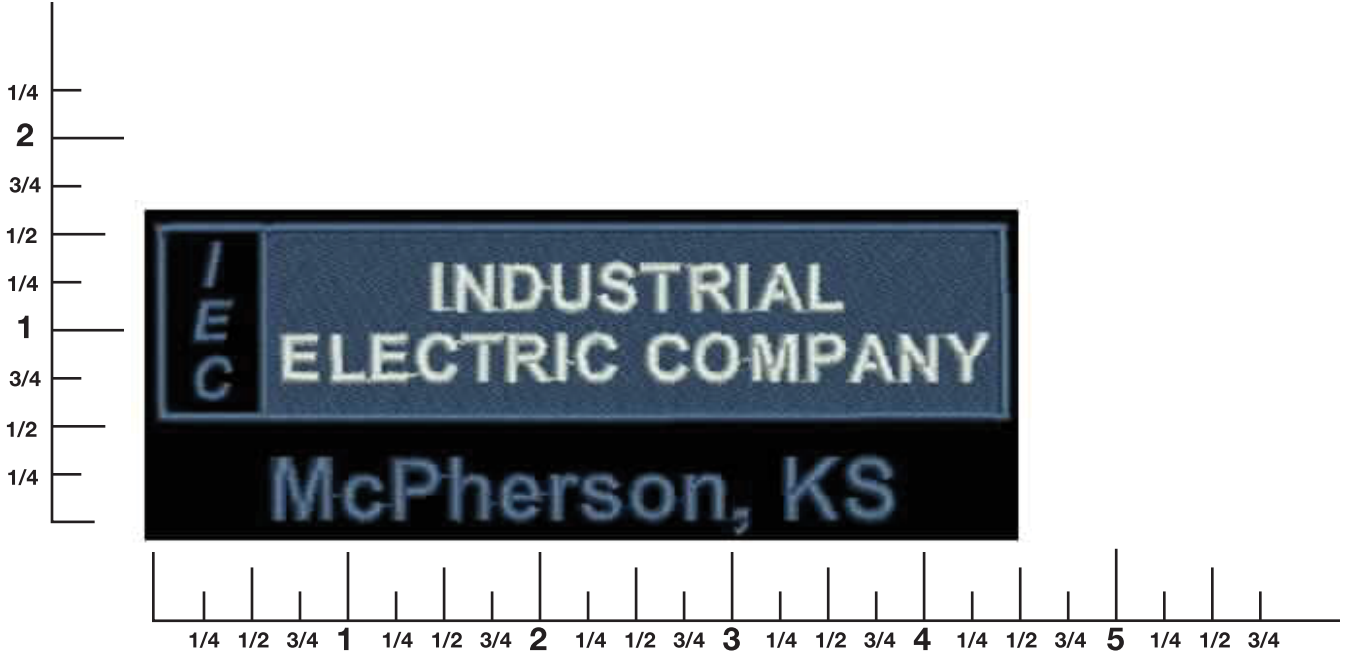

Racing Stripe Cap_REVISED

Order Number: 113683
Item Number: 1086-105559
Product Color: Black/Royal Blue
Imprint Color: White, Reflex Blue 1676

Attached is the paper proof you have requested. Note that the design was altered to meet embroidery standards. ALL copy(including lower case letters) has to maintain a minimum height of 1/4" in order for it to embroider legibly. All of the very small copy was deleted from the logo and the copy in the top portion of the logo was enlarged. Please advise if all changes are approved.