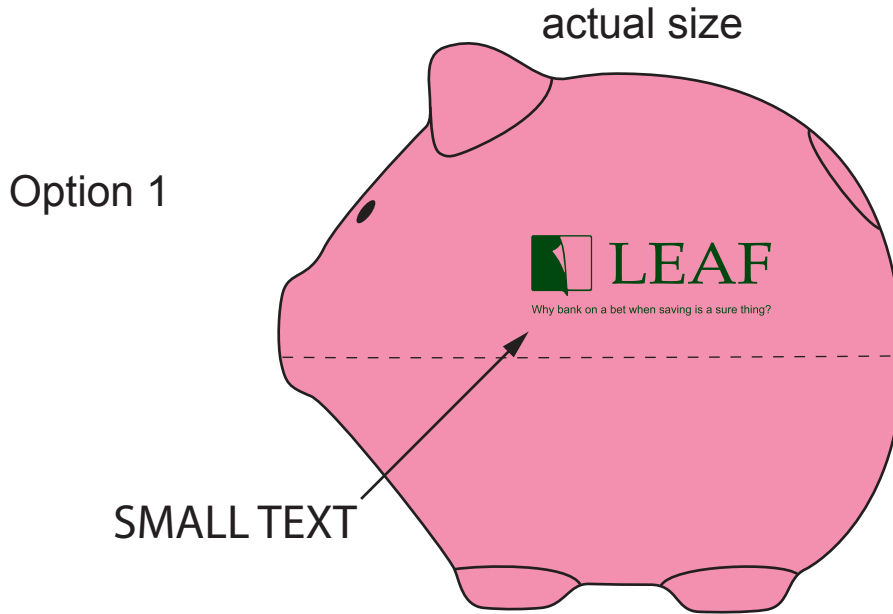

Pig Stress Ball

Order Number: 113591

Item Number: 1206-104843

Product Color: Pink

Imprint Color: Forest Green 350

Imprint Area : 1-1/4"W x 0.4193"H

NOTE: SMALL TEXT will FILL IN

*****IMPORTANT INFORMATION*** (PLEASE READ)**