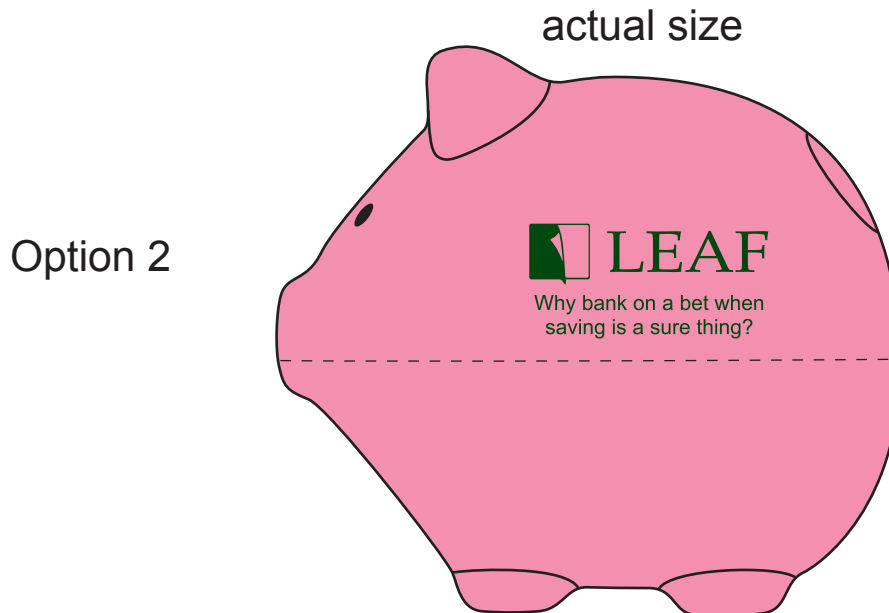

Pig Stress Ball

Order Number: 113591

Item Number: 1206-104843

Product Color: Pink

Imprint Color: Forest Green 350

Imprint Area : 1-1/4"W x 0.4193"H

NOTE: SMALL TEXT will FILL IN

*****IMPORTANT INFORMATION*** (PLEASE READ)**