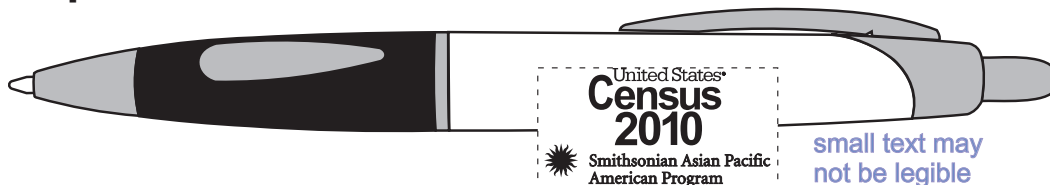

ePROOF

GARRETT SPECIALTIES
a promotional product company

2 Split Rock Drive Suite 11, Cherry Hill, NJ 08003
Telephone: 1-856 424-4818 or 1-800 320-1510

REVISED PROOF

Bolero Retractable Pen

Order Number: 113481

Item Number: 1003-106359

Product Color: Assorted

Imprint Color: White (Silver on Orange Pens only)

Please choose an option

Option 1

artwork requested
will not be legible
text is too small

Option 2

artwork suggested

Enlarged 150%

previous option

small text may
not be legible