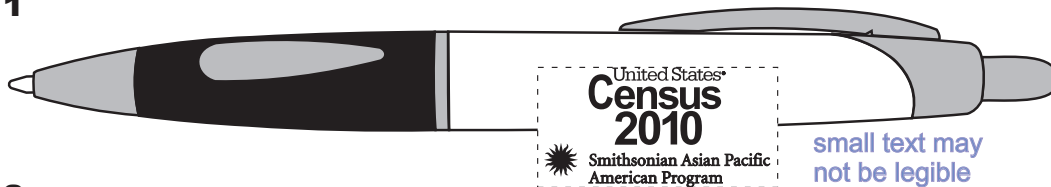

ePROOF

GARRETT SPECIALTIES
a promotional product company

2 Split Rock Drive Suite 11, Cherry Hill, NJ 08003
Telephone: 1-856 424-4818 or 1-800 320-1510

Bolero Retractable Pen

Order Number: 113481

Item Number: 1003-106359

Product Color: Assorted

Imprint Color: White (Black on Orange Pens only)

Please choose an option

Option 1