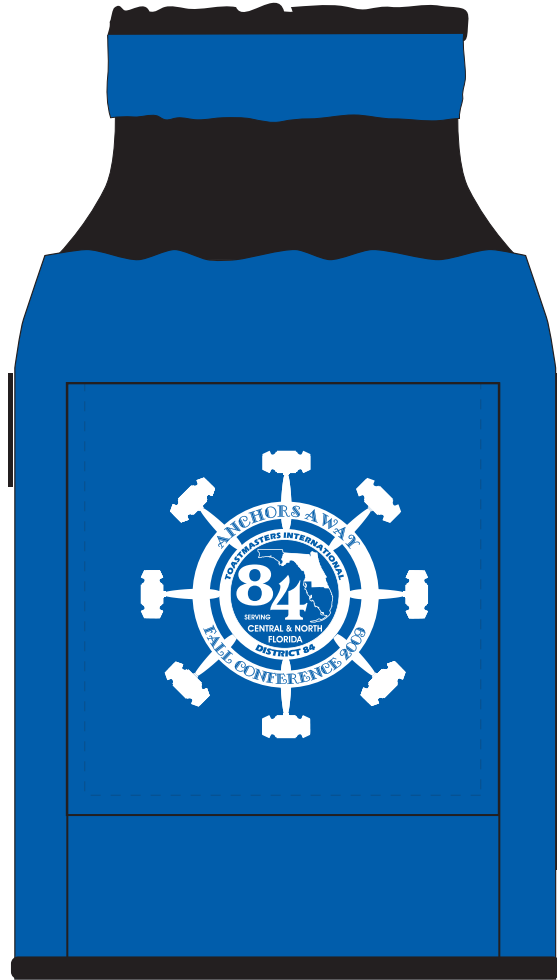

Bottle Caddy
Order Number: 113139
Item Number: 1206-104935
Product Color: Blue
Imprint Color: White

NOTE: Art has been edited for best appearance, however, SMALL DETAILS ON BOTH OPTIONS OF ART MAY FILL IN

Option 1

75% Actual Size

Option 2

75% Actual Size