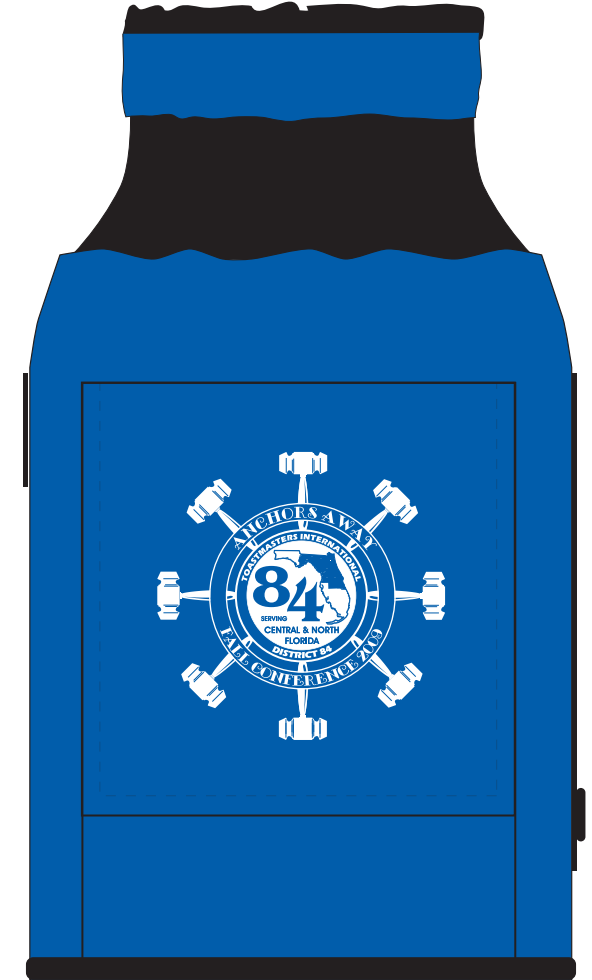

Bottle Caddy
Order Number: 113139
Item Number: 1206-104935
Product Color: Blue
Imprint Color: White

NOTE: Art has been edited for best appearance, however, SMALL DETAILS ON BOTH OPTIONS OF ART MAY FILL IN

Option 1

75% Actual Size

Option 2

75% Actual Size