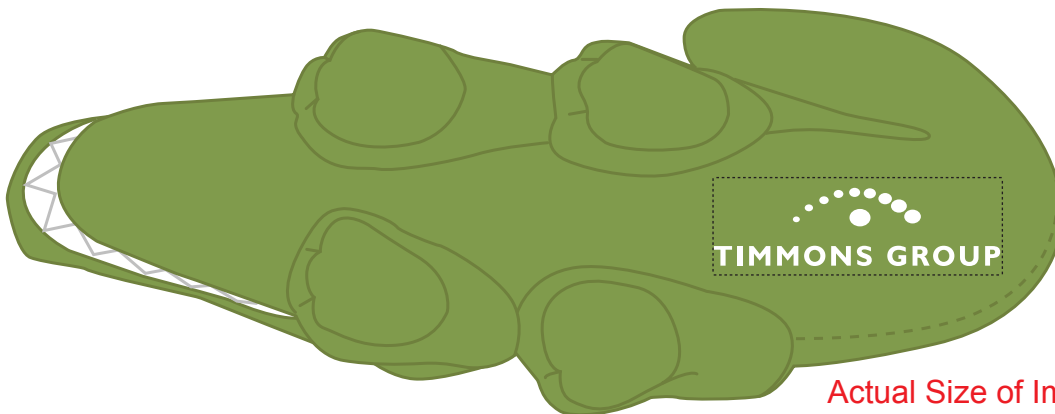

Customer Service E-mail: service@garrettspecialties.com

Order#: 155459

Product: Alligator Stress Ball

Item #: 1008-100739

Imprint Method: Pad Print White

Actual Imprint Size: 1.5 in W

Actual Size of Imprint
Dotted Lines Do Not Print