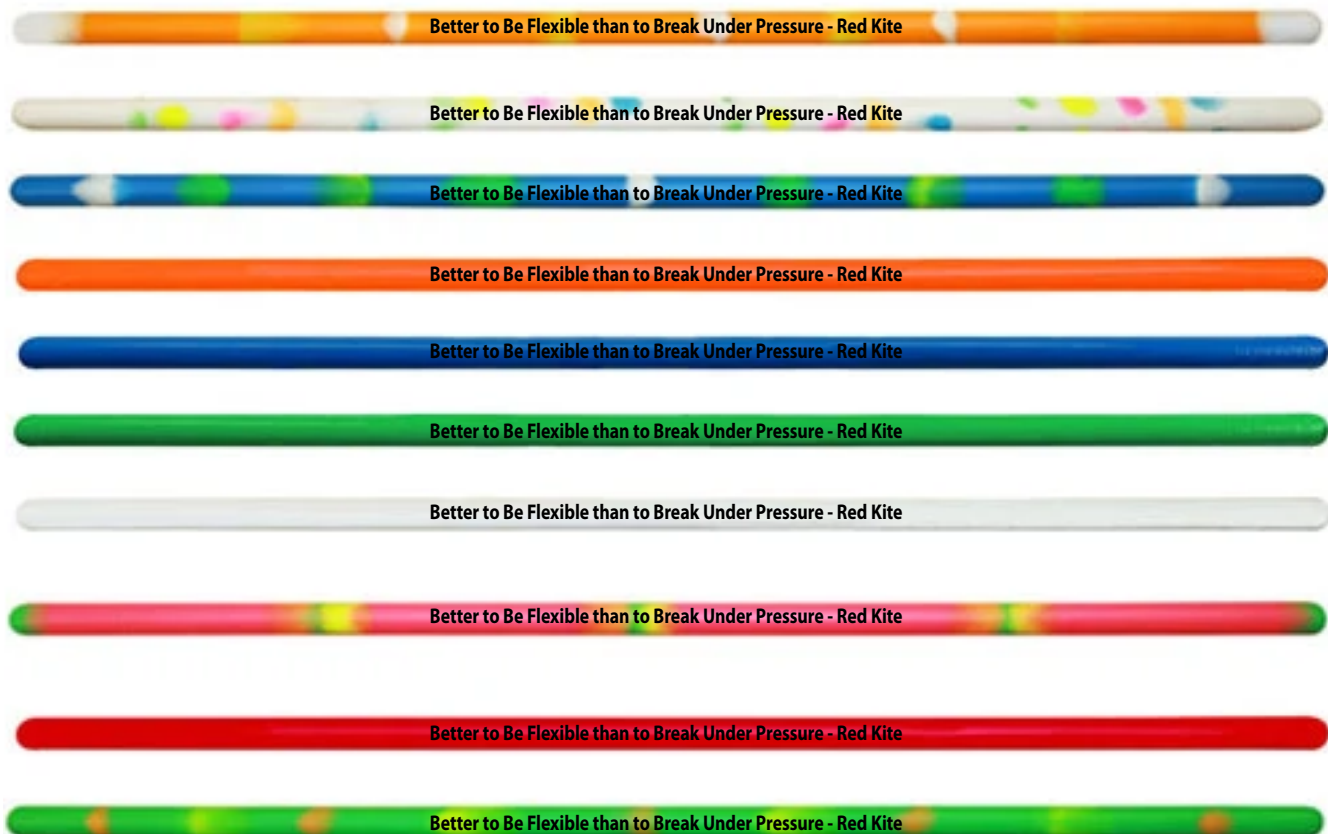

Order#: 155279

Product: Bendeez : Mutiple Colors

Item #: 1064-100667

Imprint Method: Pad Print Black Imprint

Actual Imprint Size: 5.5"W x 0.18"H

## **Better to Be Flexible than to Break Under Pressure - Red Kite**

Actual Size of Imprint  
Dotted Lines Do Not Print