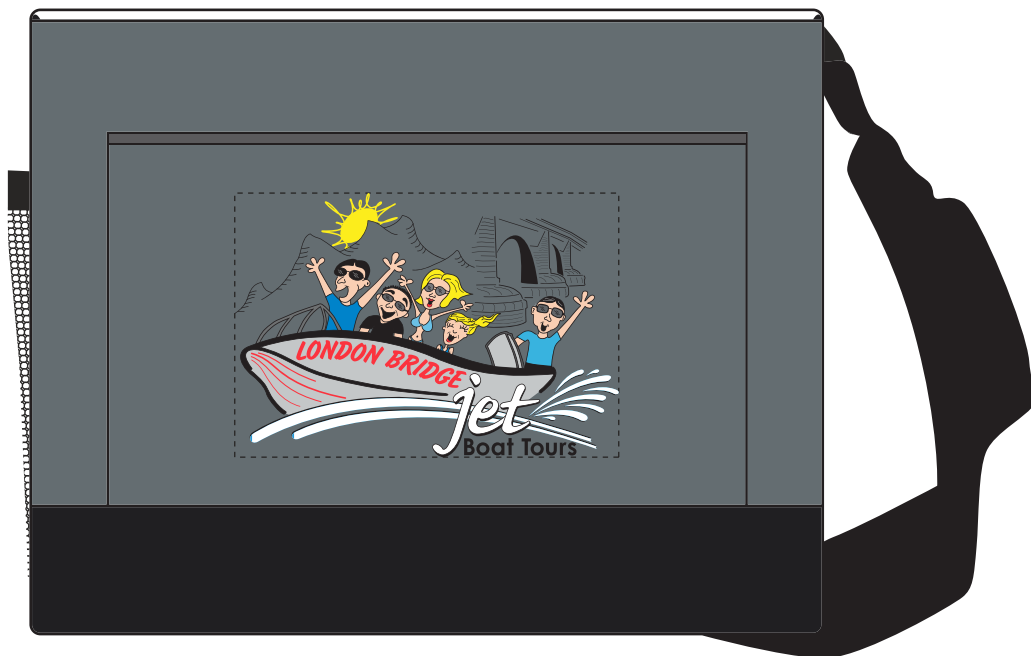

Order#: 155248

Product: Strand Snow Canvas Lunch: Gray

Item #: 1097-313663

Imprint Method: 4 Color Process on the Front Pocket

Actual Imprint Size: 9.35"W x 6"H

Item shown @ 50% of actual size

***** IMPORTANT INFORMATION *** (PLEASE READ)**