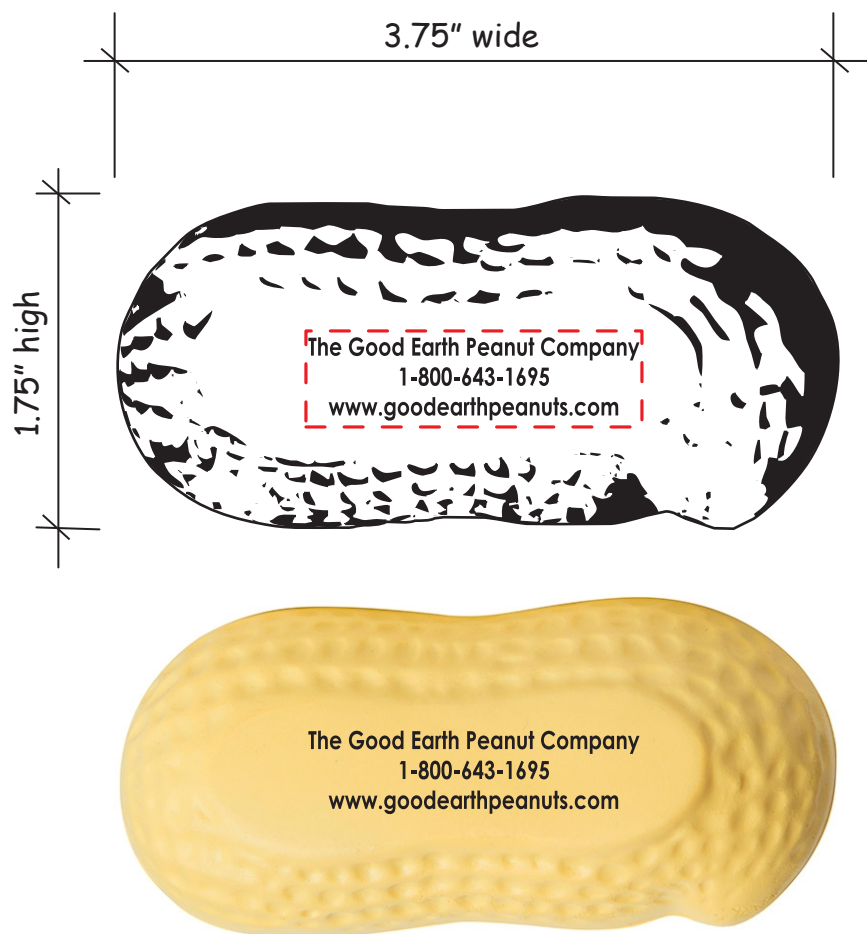

Order#: 155213

Product: Peanut Stress Reliever

Item #: 1364-310381

Imprint Method: Pad Print on the Smooth Area: Black

Actual Imprint Size: 1.72"W x 0.43"H

*****IMPORTANT INFORMATION*** (PLEASE READ)**

Please proof carefully for spelling errors, omissions, and layout accuracy. It is your responsibility to correct any errors. Garrett Specialties assumes no responsibility for errors after a proof has been authorized to print. Please note changes or revisions to your proof from your original instructions may cause revision in your ship date. Delays in paper proof approval also may require a change in your schedule ship dates. Occasionally, some fax machines may distort the image. Please pay close attention to numbers.