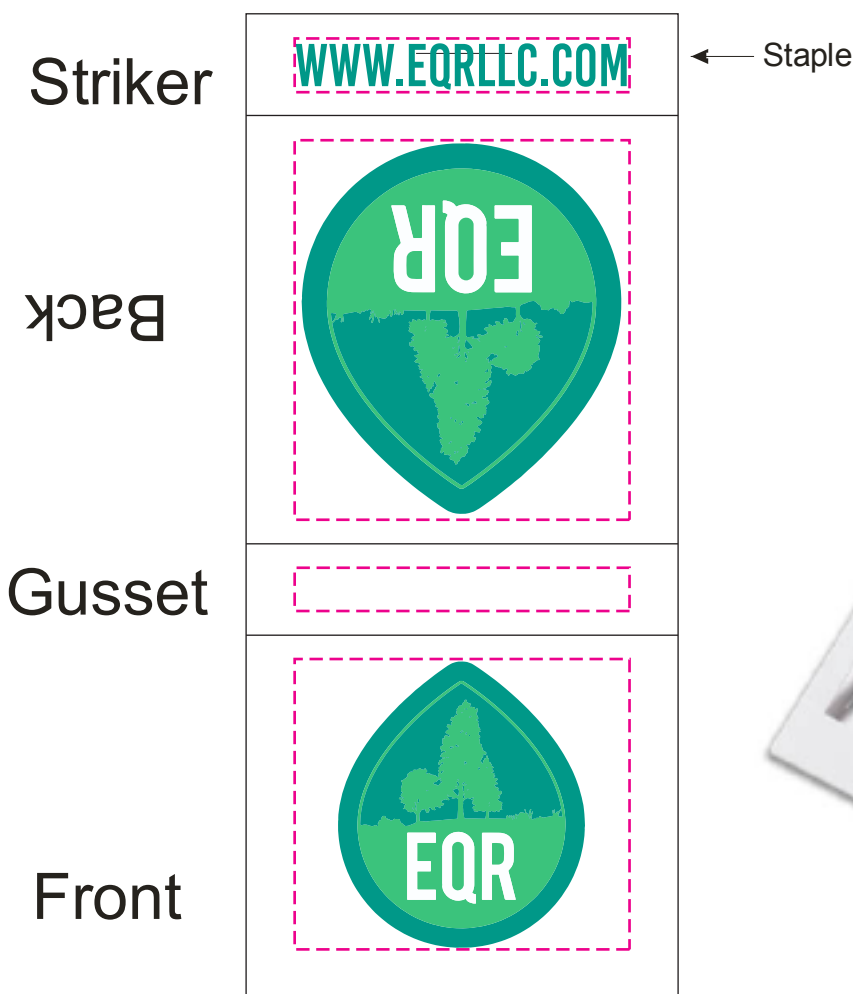

Order#: 155207

Product: Fly Fishing Matchbook with Flies

Item #: 1280-104608

Imprint Method: Digital Print on the Front Cover

Actual Size of Imprint
Dotted Lines Do Not Print

ART NOTES

The template to the left shows the matchbook laid out flat. To get an idea of how it would look, I would recommend printing this proof out, cutting along the outside rectangle of the template to the left, and folding along the lines to assemble the matchbook. Each side has been labeled to give you a point of reference.