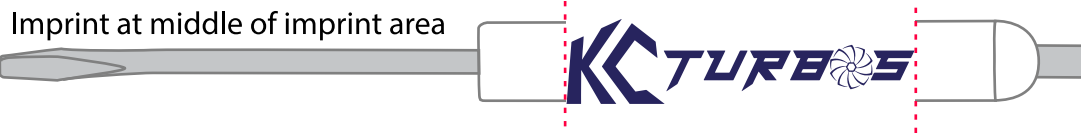

Customer Service E-mail: service@garrettspecialties.com

Order#: 155191

Product: Pocket Screwdriver - Reversible 1/8" Flat Tip #0 Phillips Blade: White/White

Item #: 1024-317552

Imprint Method: Screen Print on the Side of Barrel.: Purple 273

Actual Imprint Size: 1.81" Wide

***** IMPORTANT INFORMATION *** (PLEASE READ)**

Please proof carefully for spelling errors, omissions, and layout accuracy. It is your responsibility to correct any errors. Garrett Specialties assumes no responsibility for errors after a proof has been authorized to print. Please note changes or revisions to your proof from your original instructions may cause revision in your ship date. Delays in paper proof approval also may require a change in your schedule ship dates. Occasionally, some fax machines may distort the image. Please pay close attention to numbers.