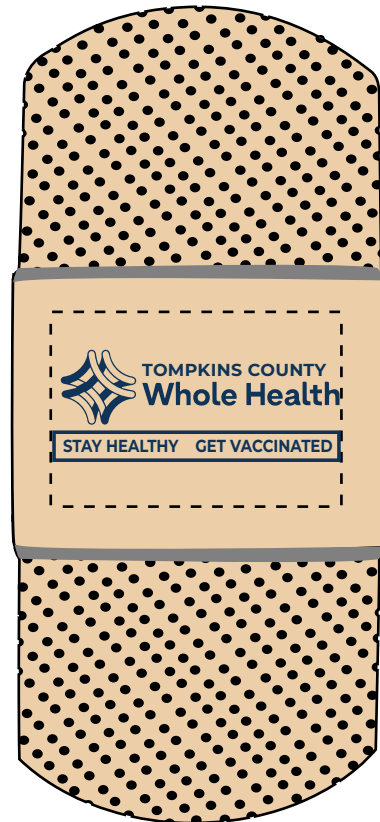

Order#: 154929

Product: Adhesive Bandage Stress Reliever

Item #: 1008-304962d:

Imprint Method: Pad Print, Front/Center: Navy 648

Actual Imprint Size: 1.5"W x 0.6"H

FRONT

PLEASE NOTE: I AM CONCERNED THAT THE TEXT AT THE BOTTOM INSIDE OF THE NAVY RECTANGLE WOULD FILL IN IF WE PRINTED IT AS-IS/ I RECOMMEND REVERSING THE BOX AS SHOWN ABOVE. THIS WAY THE TEXT COULD BE A LITTLE LARGER AND HOPEFULLY PRINT CLEARER AND MORE LEGIBLY