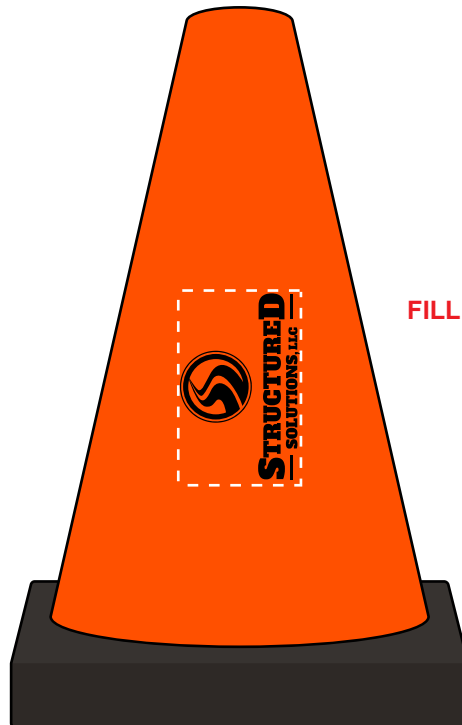

Order#: 154663

Product: Construction Cone Stress Ball

Item #: 1097-318755

Imprint Method: Pad Print on the Front: Black

Actual Imprint Size: 1"W X 0.62"H

**NOTE: I MADE THE LOGO AS
LARGE AS POSSIBLE; HOWEVER,
THE TEXT "SOLUTIONS, LLC" IS
STILL A LITTLE SMALL & MAY
FILL IN/BE HARD TO READ WHEN PRINTED**