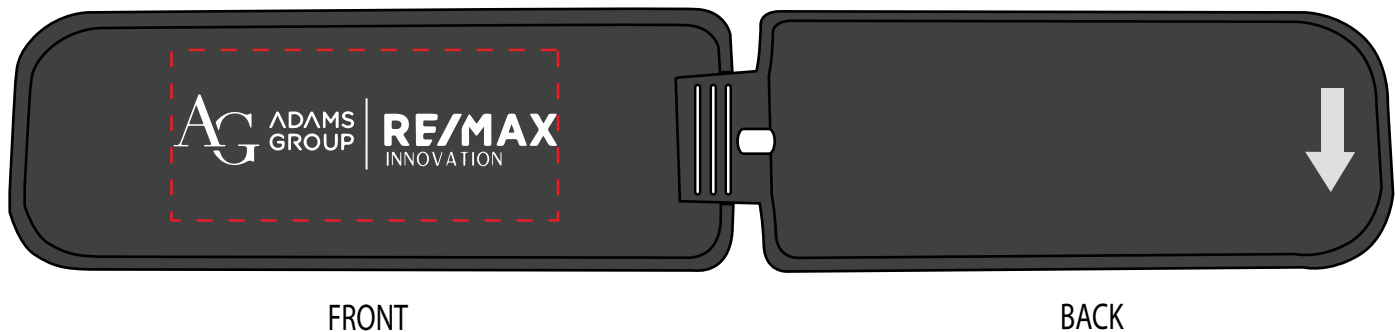

Order#: 154325

Product: Lint Brush, Black

Item #: Item #: 1008-304501

Imprint Method: Pad print, Front: White

Actual Imprint Size: 2" Wide

OUTSIDE OF LINT BRUSH

FRONT

BACK