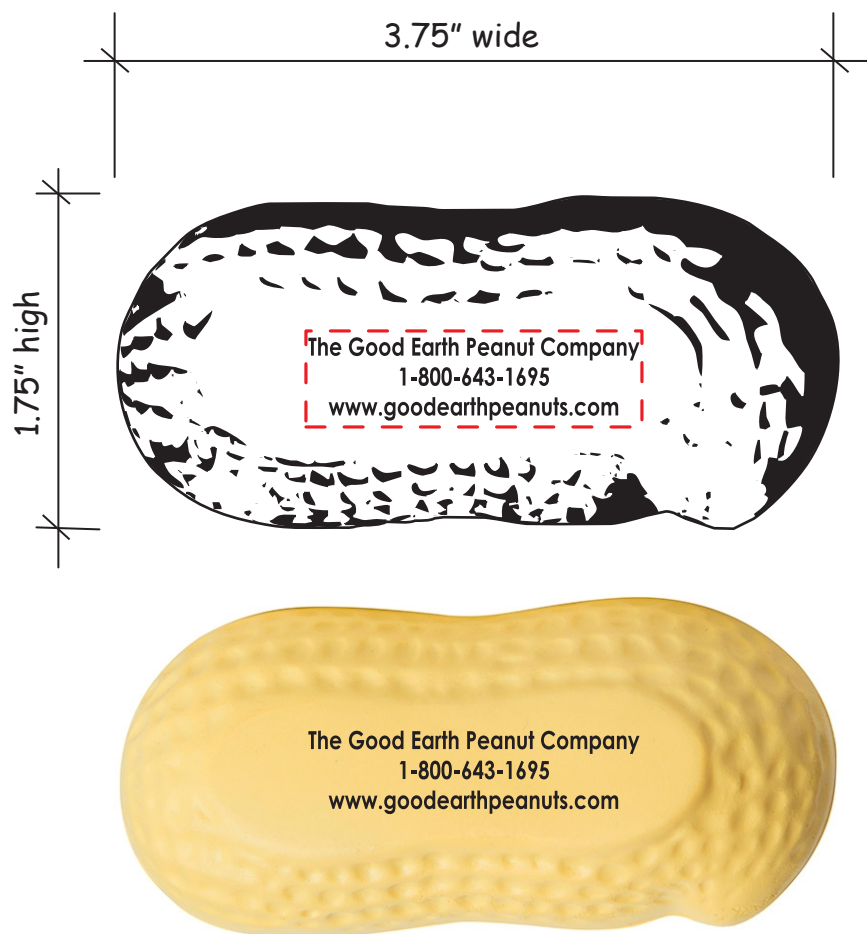

Order#: 154307

Product: Peanut Stress Reliever

Item #: 1364-310381

Imprint Method: Pad Print on the Smooth Area: Black

Actual Imprint Size: 1.72"W x 0.43"H

*****IMPORTANT INFORMATION*** (PLEASE READ)**

Please proof carefully for spelling errors, omissions, and layout accuracy. It is your responsibility to correct any errors. Garrett Specialties assumes no responsibility for errors after a proof has been authorized to print. Please note changes or revisions to your proof from your original instructions may cause revision in your ship date. Delays in paper proof approval also may require a change in your schedule ship dates. Occasionally, some fax machines may distort the image. Please pay close attention to numbers.