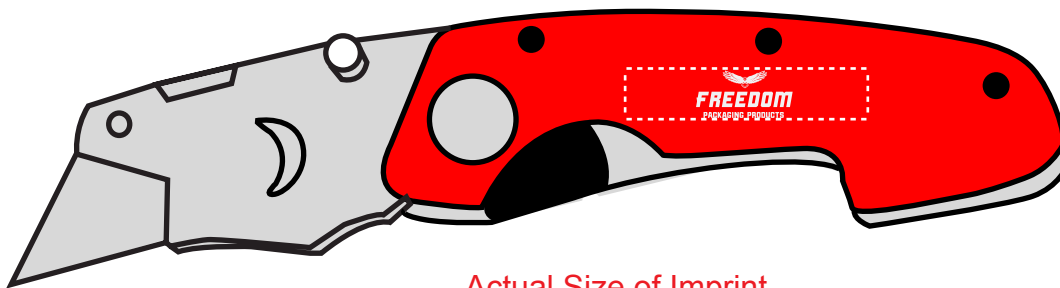

REVISED

Order#: 154285

Product: Foldable Utility Knife, Red

Item #: 1101-301547

Imprint Method: Laser Engraved: Handle

Actual Imprint Size: 0.5"W x 0.25"H

Actual Size of Imprint
Dotted Lines Do Not Print

You may still see some loss of detail in the image of the eagle
“Packaging Products” text is very small, might fill in/be hard to read when engraved