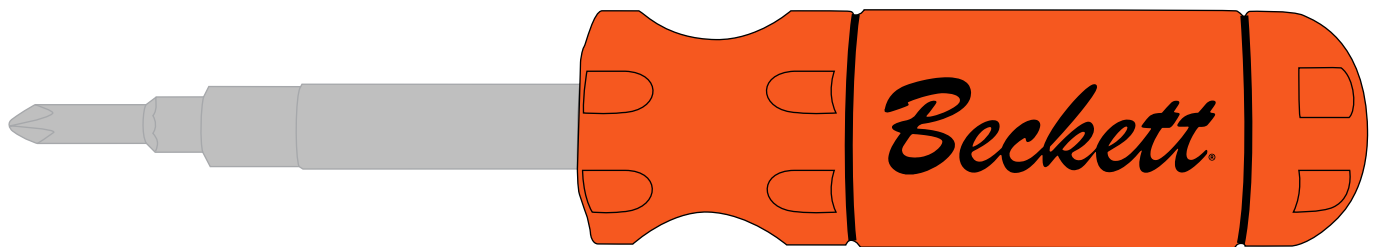

---

**Order#: 154267**

**Product: Screwdriver-6 In One: Orange**

**Item #: 1024-317483**

**Imprint Method: Screen Print on the Handle: Black**

**Actual Imprint Size: 1.72"W x 0.5"H**

---