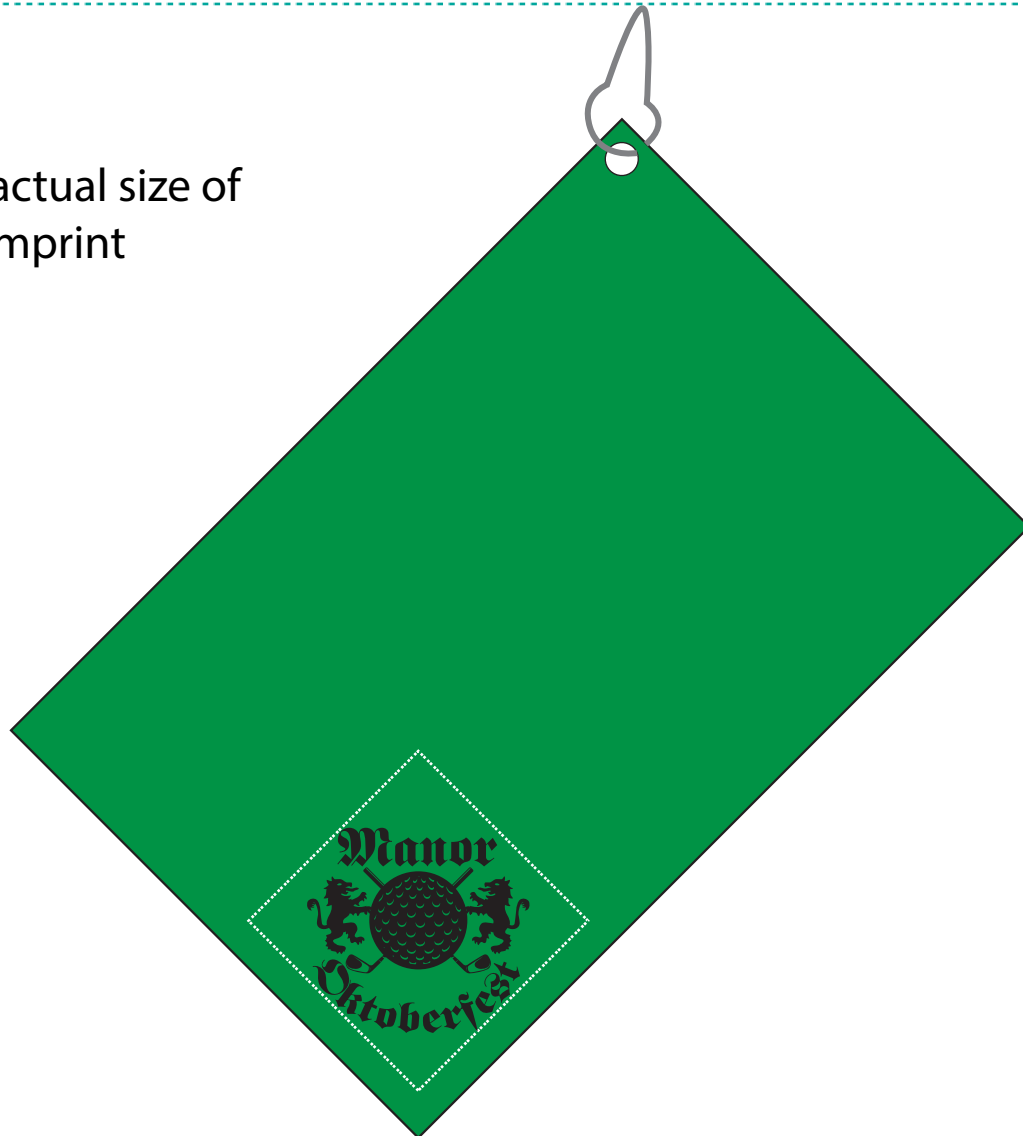

10000 Lincoln Drive, Suite 201, PMB 368, Marlton, NJ 08053

Telephone: 1-800-320-1510 • 1-856 424-4818

Fax: 1-856 424-2491

Hours of Operation: 9:00 - 5:30 pm Eastern, M - F

Customer Service E-mail: service@garrettspecialties.com

Order#: 154082

Product: Iron Heavy Duty Microfiber Gold Towel with Grommet and Clip 12": Green

Item #: 1016-319242

Imprint Method: Screen Print on the Lower Right Corner of Diamond: Black

Actual Imprint Size: 4.6"W x 4.3"H

25% of actual size of
item & imprint

*** IMPORTANT INFORMATION *** (PLEASE READ)

Please proof carefully for spelling errors, omissions, and layout accuracy. It is your responsibility to correct any errors. Garrett Specialties assumes no responsibility for errors after a proof has been authorized to print. Please note changes or revisions to your proof from your original instructions may cause revision in your ship date. Delays in paper proof approval also may require a change in your schedule ship dates. Occasionally, some fax machines may distort the image. Please pay close attention to numbers.

It is imperative that you view your e-proof and submit your approval and/or changes promptly to maintain your anticipated delivery date.

Please keep in mind that this virtual proof is not a printed sample of your artwork on our product. The size and placement of the artwork may vary from this proof when actually printed on the product. Carefully review the attached proof for verification of copy & layout.

Due to inherent technical differences in color monitors, the imprint colors and product colors depicted in the attached proof will not resemble those in the final product. We make every effort to match requested custom colors, but cannot guarantee a 100% exact match. Imprints are applied using pad or screen inks. These inks are hand mixed as close as possible to the requested color but may vary 2 to 4 shades. For this reason an exact PMS match cannot be guaranteed.

Your order is ON HOLD until we receive an approval from you in reference to your artwork.